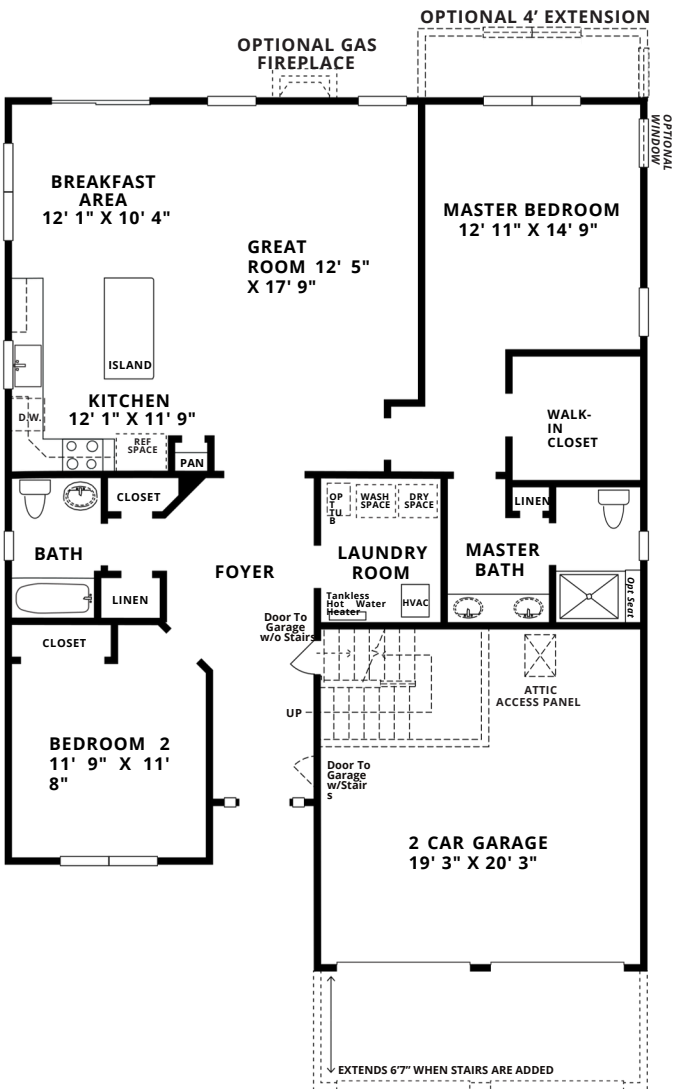

The Rosewood

2 Bedrooms / 2 Baths

Living Space..... 1,484 Sq. Ft.

Two-Car Garage Space..... 406 Sq. Ft.

Total..... 1,890 Sq. Ft.

Optional Sunroom

First Floor

Optional 2nd floor w/Unconditioned Storage

Optional 2nd floor w/ Loft & optional Bath

Optional 2nd floor w/ Loft, Bedroom & Bath

Second Floor