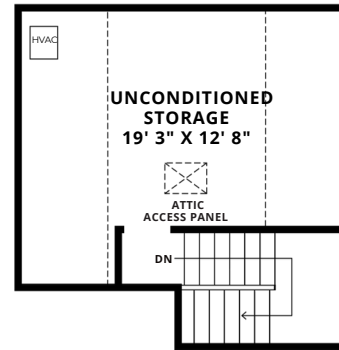

The Rosewood

2 Bedrooms / 2 Baths

Living Space..... 1,484 Sq. Ft.

Two-Car Garage Space..... 406 Sq. Ft.

Total..... 1,890 Sq. Ft.

Optional Sunroom

First Floor

Optional 2nd floor w/Unconditioned Storage

Optional 2nd floor w/ Loft & optional Bath

Optional 2nd floor w/ Loft, Bedroom & Bath

Second Floor