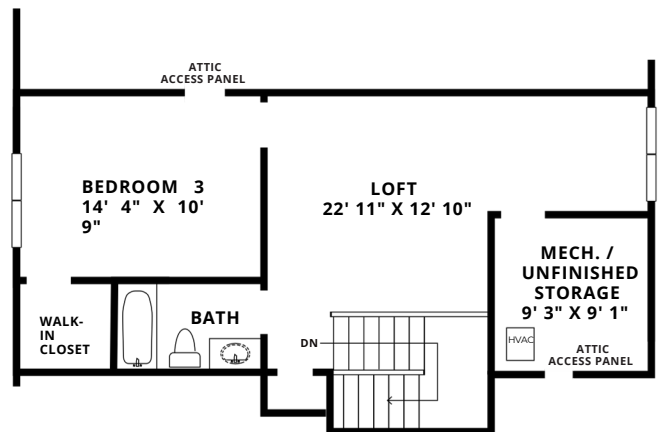

The Rosewood

2 Bedrooms / 2 Baths

Living Space..... 1,484 Sq. Ft.

Two-Car Garage Space..... 406 Sq. Ft.

Total..... 1,890 Sq. Ft.

Optional Sunroom

First Floor

Optional 2nd floor w/Unconditioned Storage

Optional 2nd floor w/ Loft & optional Bath

Optional 2nd floor w/ Loft, Bedroom & Bath

Second Floor