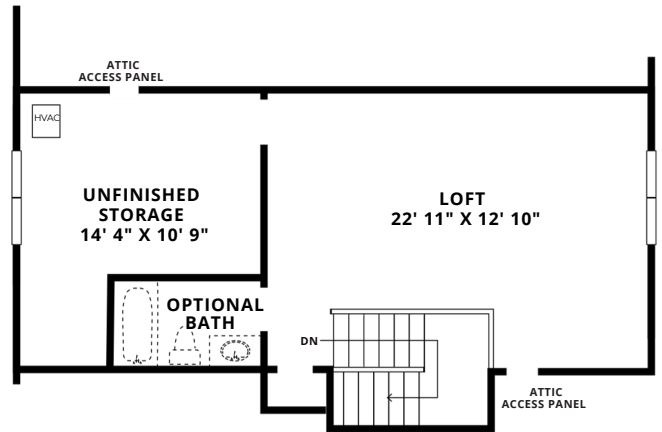

The Rosewood

2 Bedrooms / 2 Baths

Living Space..... 1,484 Sq. Ft.

Two-Car Garage Space..... 406 Sq. Ft.

Total..... 1,890 Sq. Ft.

Optional Sunroom

First Floor

Optional 2nd floor w/Unconditioned Storage

Optional 2nd floor w/ Loft & optional Bath

Optional 2nd floor w/ Loft, Bedroom & Bath

Second Floor