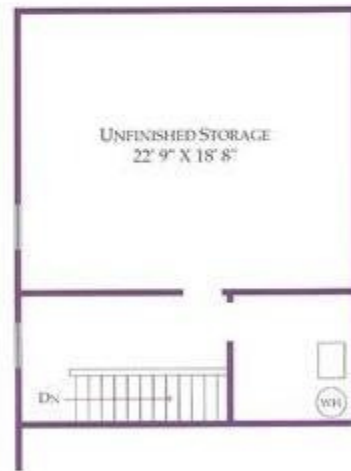

The Monarch

First Floor

Optional Sunroom

Optional Fireplace In Family Room

Second Floor
(Standard)

PAPARONE
DISTINGUISHED PROPERTIES
by Tom Paparone Inc.

All dimensions are approximate. Specifications and floor plans subject to change without notice. Rendering is an artistic conception. Actual elevations may vary. 03/05