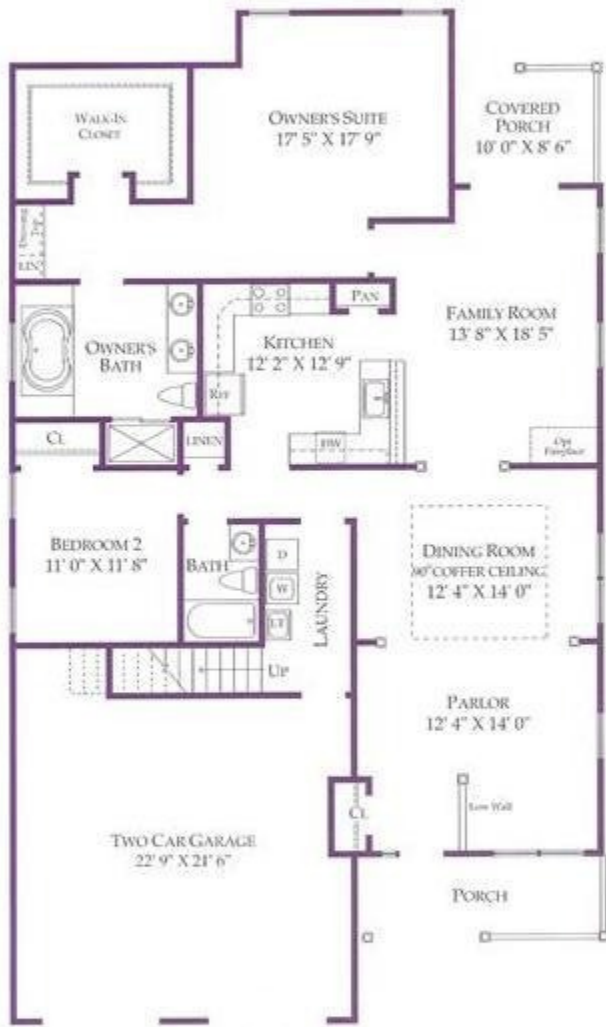

The Monarch

First Floor

Optional Sunroom

Optional Fireplace In Family Room

Second Floor
(Standard)

PAPARONE
DISTINGUISHED PROPERTIES
by Tom Paparone Inc.

All dimensions are approximate. Specifications and floor plans subject to change without notice. Rendering is an artistic conception. Actual elevations may vary. 03/05