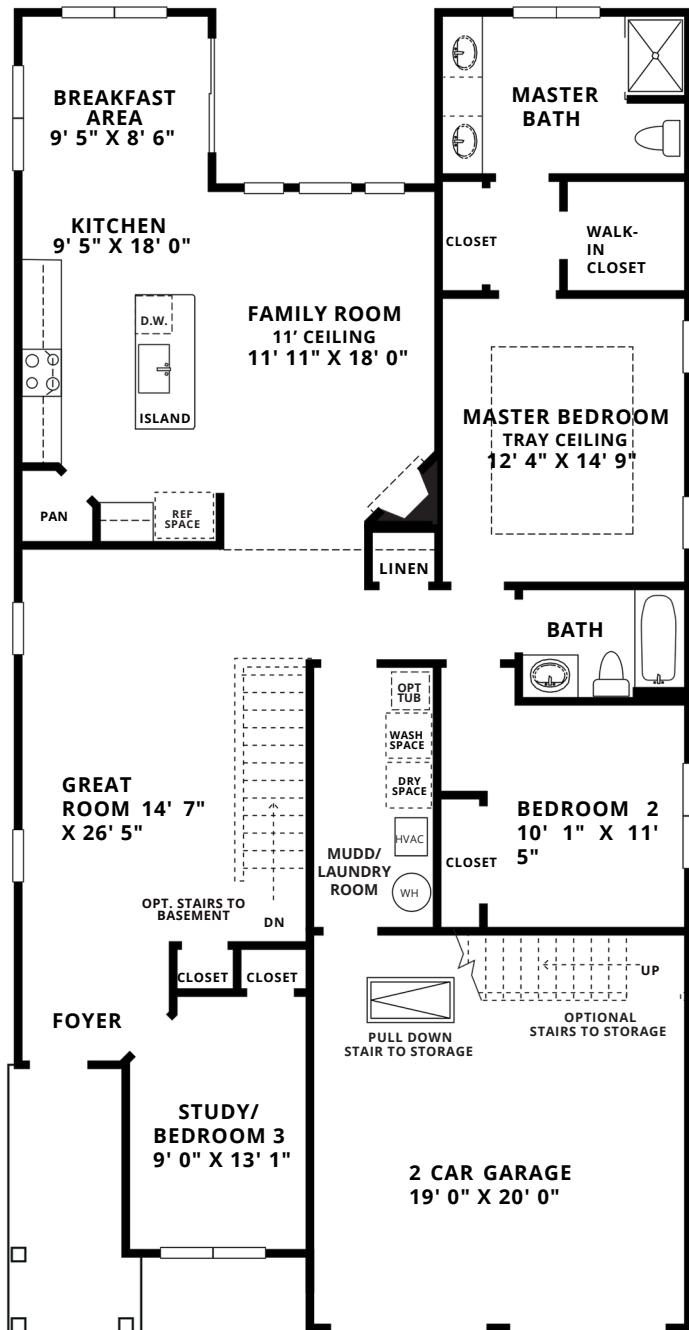

The Hawthorn

3 Bedrooms / 2 Baths

Living Space..... 1,676 Sq. Ft.

Two-Car Garage Space..... 371 Sq. Ft.

Total..... 2,047 Sq. Ft.

Optional Master Bath

Optional Sunroom

First Floor