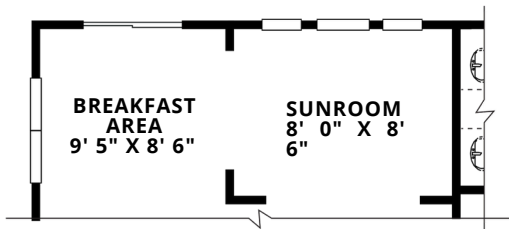

The Hawthorn

3 Bedrooms / 2 Baths

Living Space..... 1,676 Sq. Ft.

Two-Car Garage Space..... 371 Sq. Ft.

Total..... 2,047 Sq. Ft.

Optional Master Bath

Optional Sunroom

First Floor