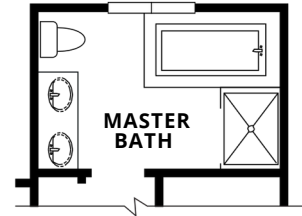

The Hawthorn

3 Bedrooms / 2 Baths

Living Space..... 1,676 Sq. Ft.

Two-Car Garage Space..... 371 Sq. Ft.

Total..... 2,047 Sq. Ft.

Optional Master Bath

Optional Sunroom

First Floor