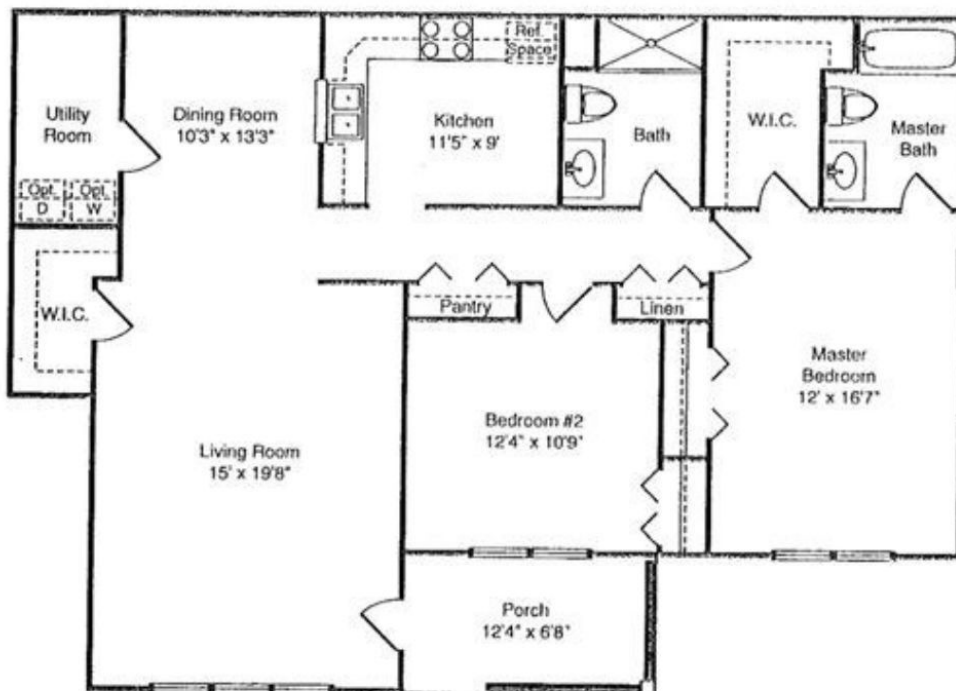

The Villager

The Garden Condominiums at

Parke Place

Located on Parke Place Boulevard in Washington Twp.,
next to the Gloucester County Bethel Mill Park.
Developed and built by:
Park Place Condominium Development Co., L.L.C.
609-582-8200
ALL DIMENSIONS ARE APPROXIMATE