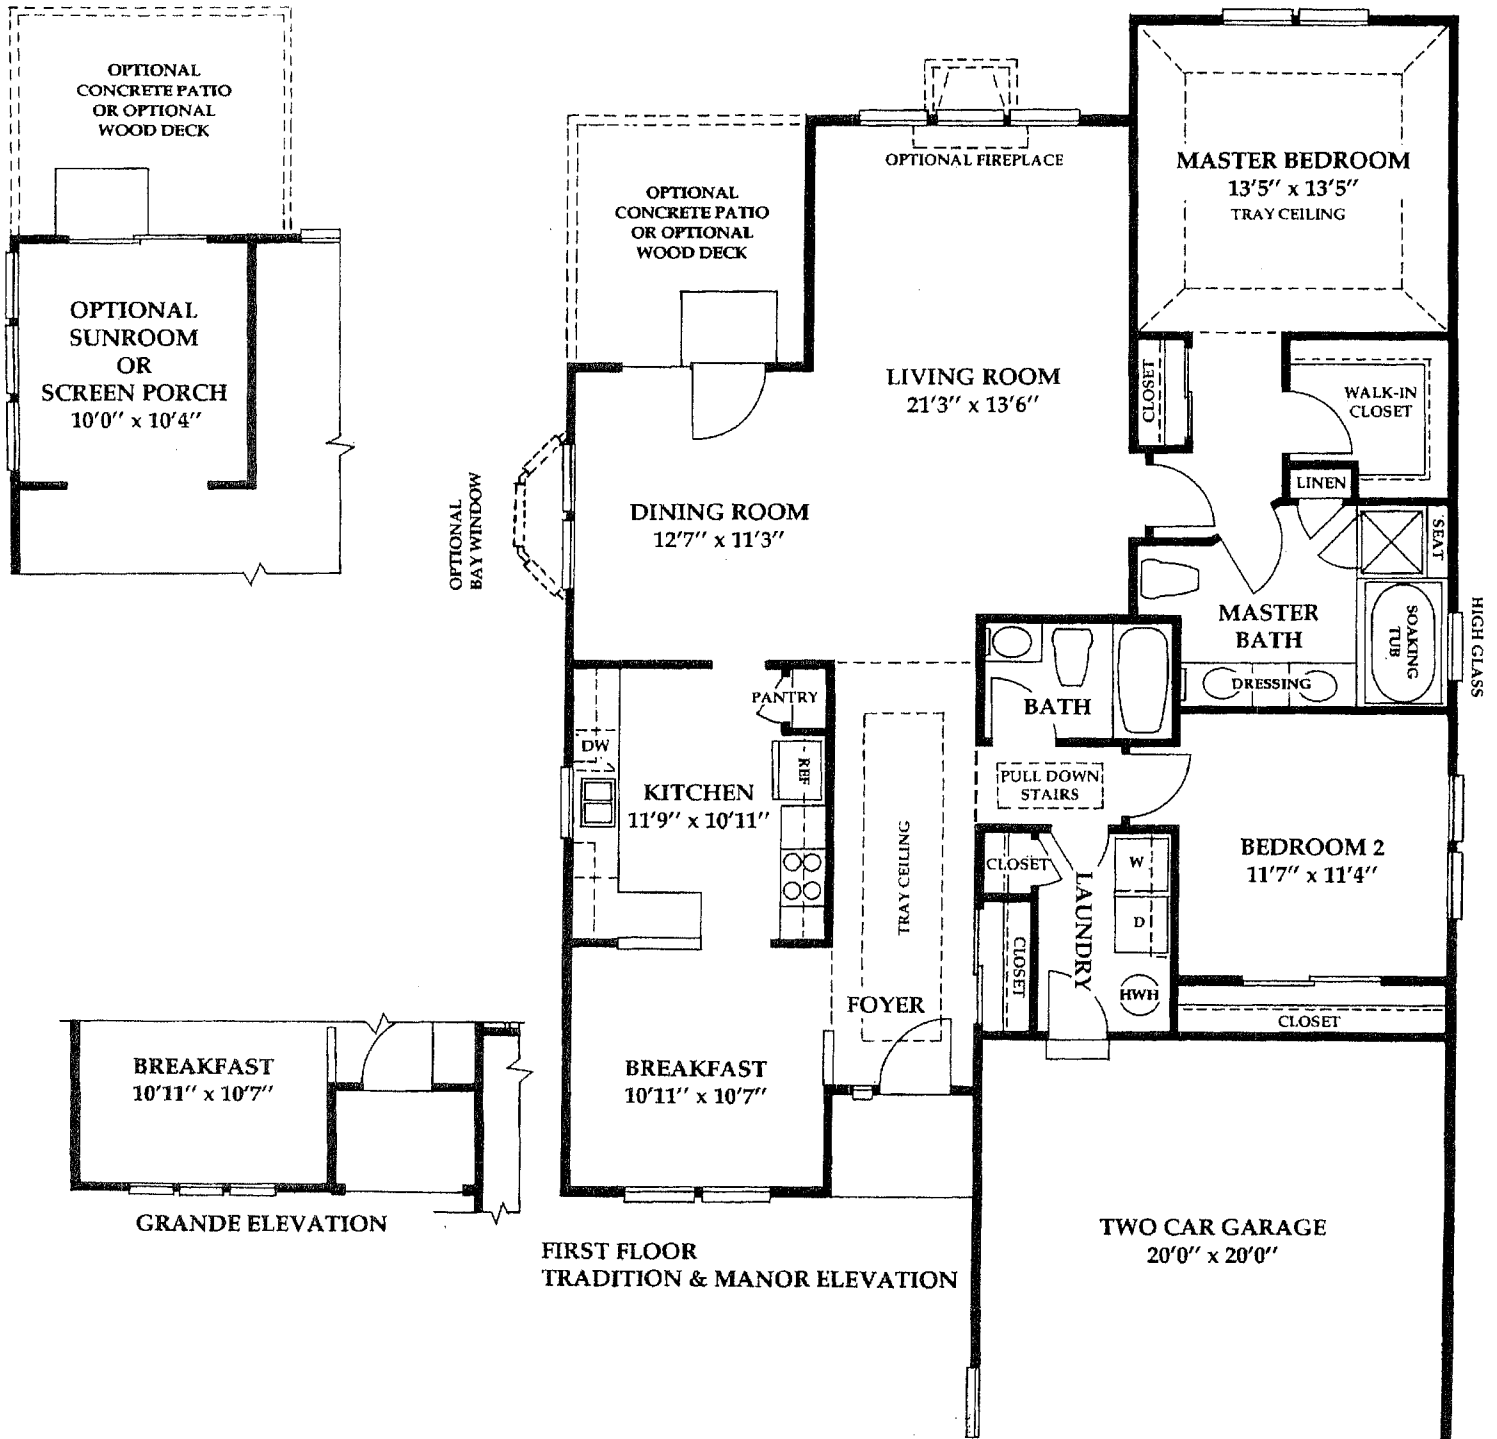

*The Brookhaven*  
 2 Bedrooms, 2 Baths,  
 2 Car Garage, 1662 Square Feet

GRANDE ELEVATION

FIRST FLOOR  
 TRADITION & MANOR ELEVATION

TWO CAR GARAGE  
 20'0" x 20'0"