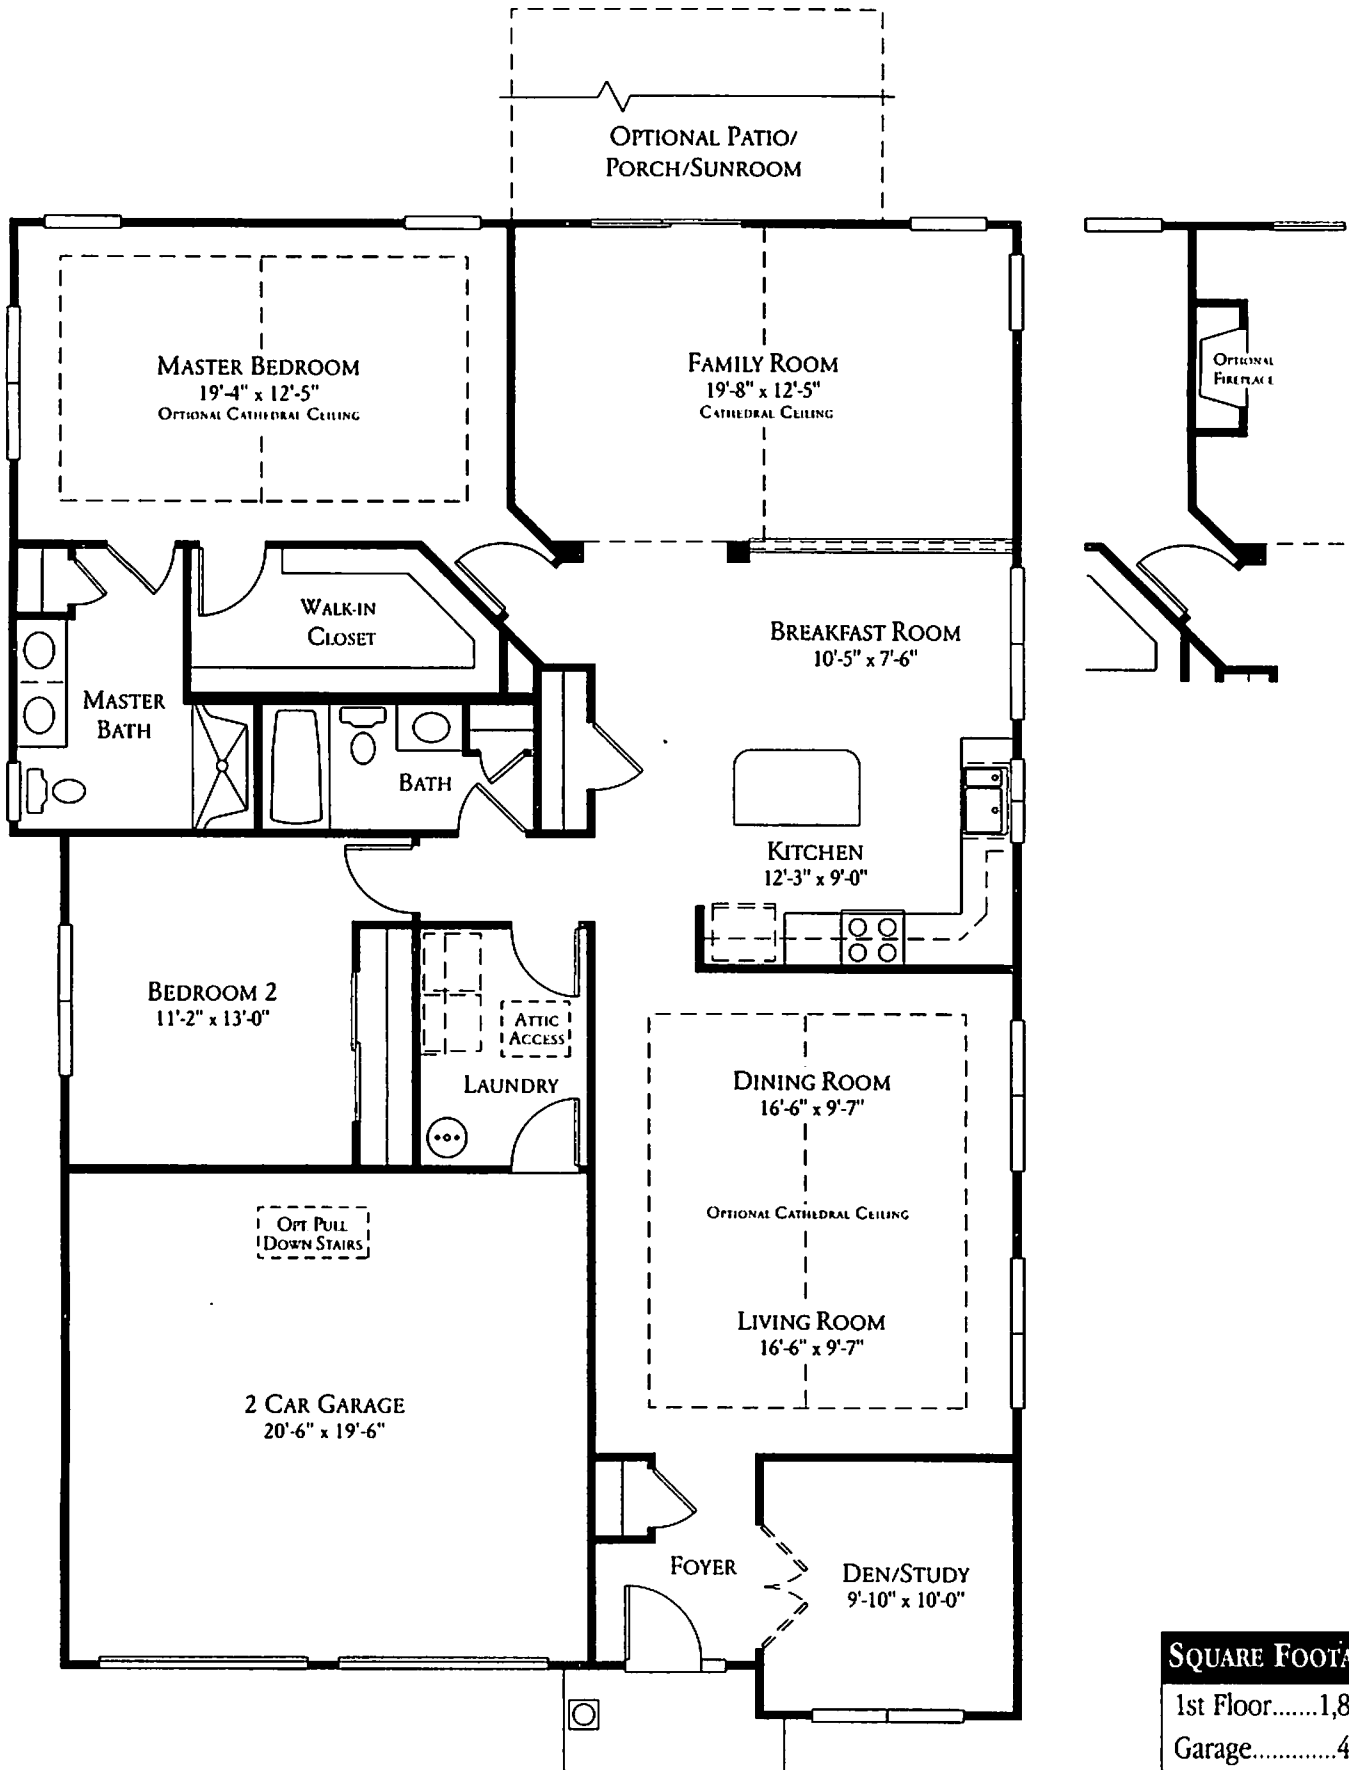

The Tyler

The Tyler Traditional

The Tyler Federal

REALEN
HOMES

The Tyler

FIRST FLOOR

SQUARE FOOTAGE	
1st Floor.....	1,848
Garage.....	413

The Tyler

FIRST FLOOR WITH OPTIONAL BASEMENT

SQUARE FOOTAGE	
1st Floor.....	1,848
Garage.....	413

The Tyler

OPTIONAL BASEMENT

THE VILLAGES OF Flowers Mill

*FM156 All dimensions are approximate and are subject to change without notice.
Floorplans may vary with elevation. Not responsible for printing errors or omissions.*

SQUARE FOOTAGE
Basement.....1,865