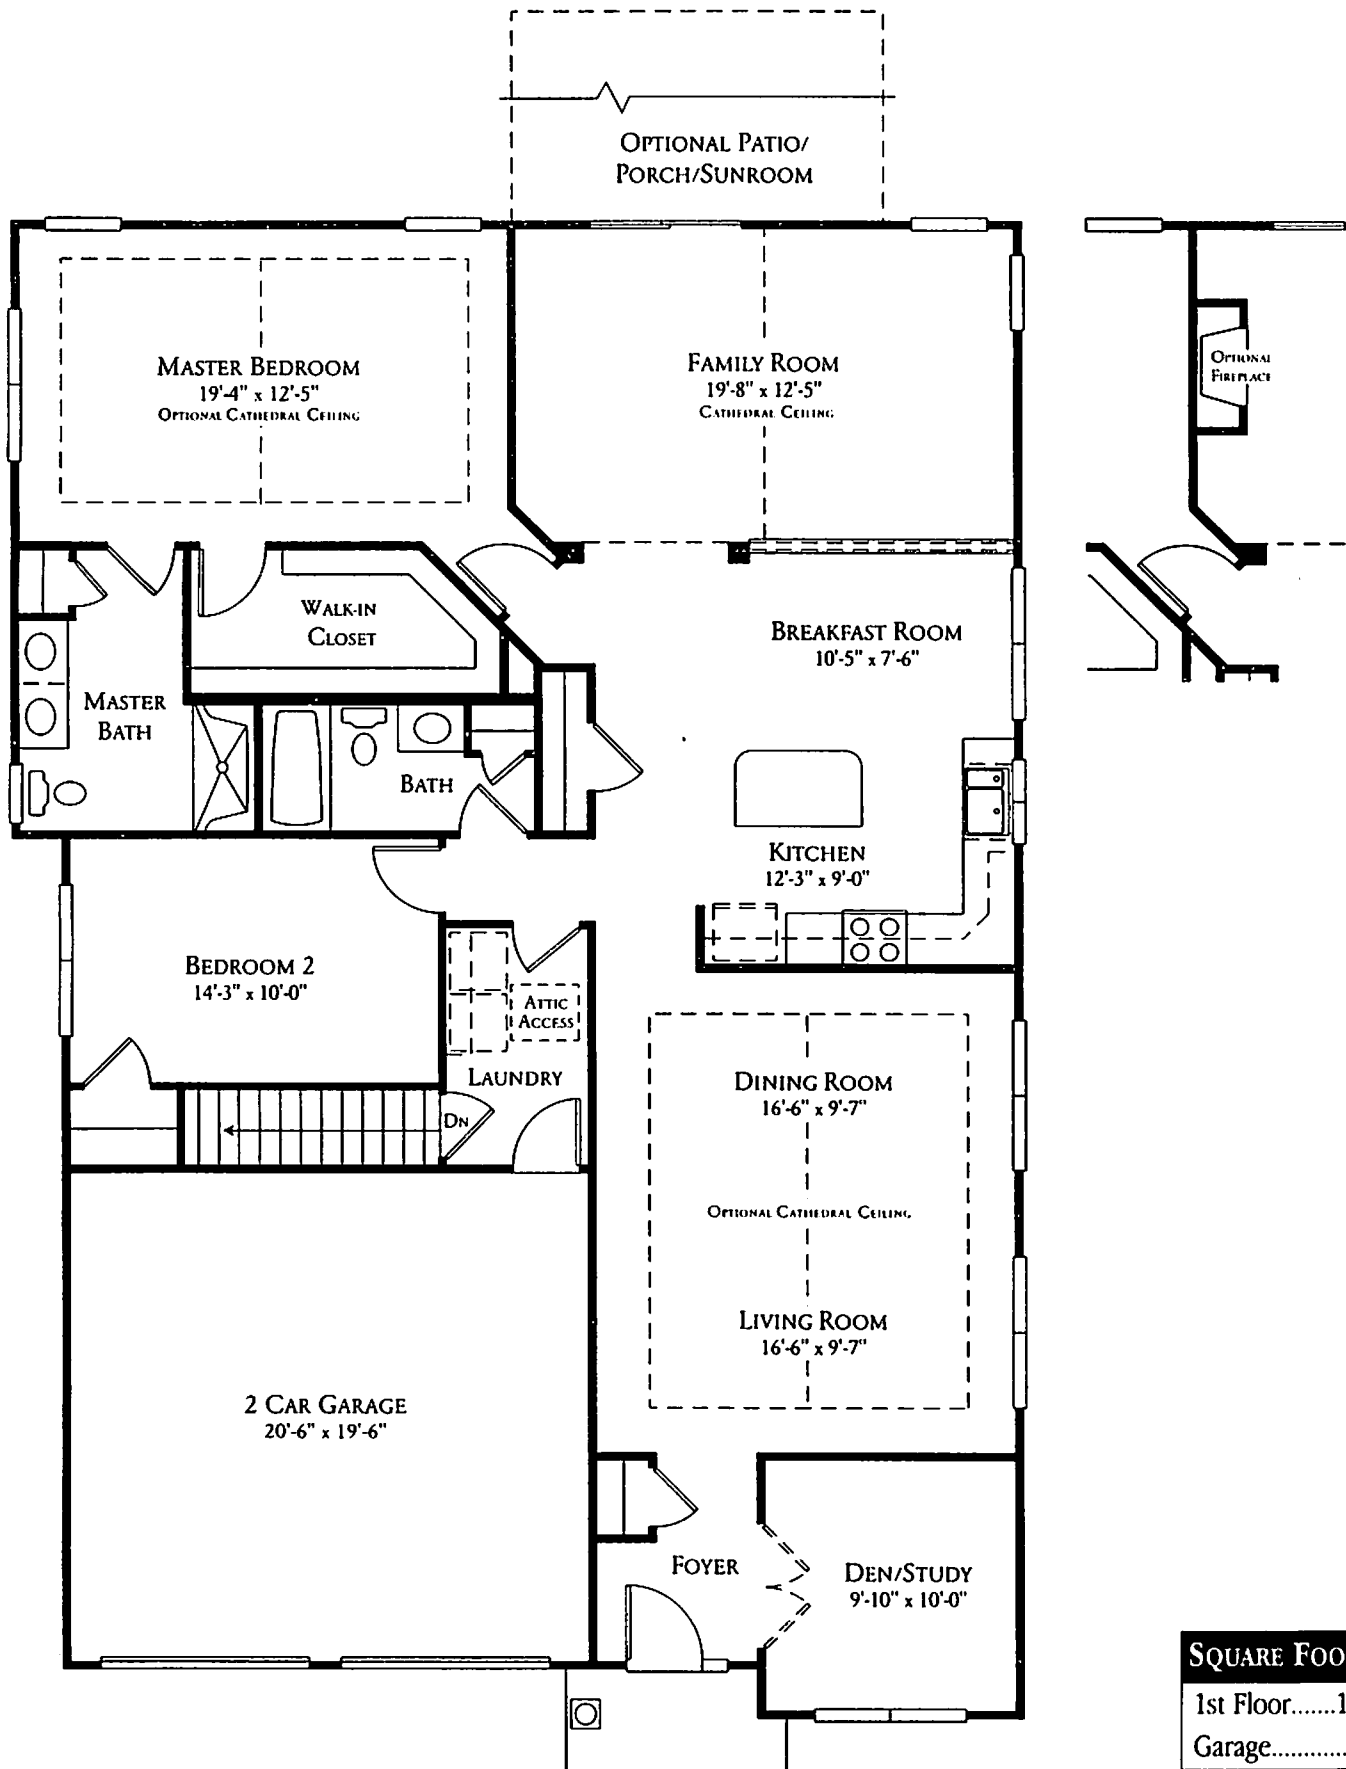

The Tyler

The Tyler Traditional

The Tyler Federal

REALEN
HOMES

The Tyler

FIRST FLOOR

SQUARE FOOTAGE	
1st Floor.....	1,848
Garage.....	413

The Tyler

FIRST FLOOR WITH OPTIONAL BASEMENT

SQUARE FOOTAGE	
1st Floor.....	1,848
Garage.....	413

The Tyler

OPTIONAL BASEMENT

THE VILLAGES OF Flowers Mill

*FM156 All dimensions are approximate and are subject to change without notice.
Floorplans may vary with elevation. Not responsible for printing errors or omissions.*

SQUARE FOOTAGE
Basement.....1,865