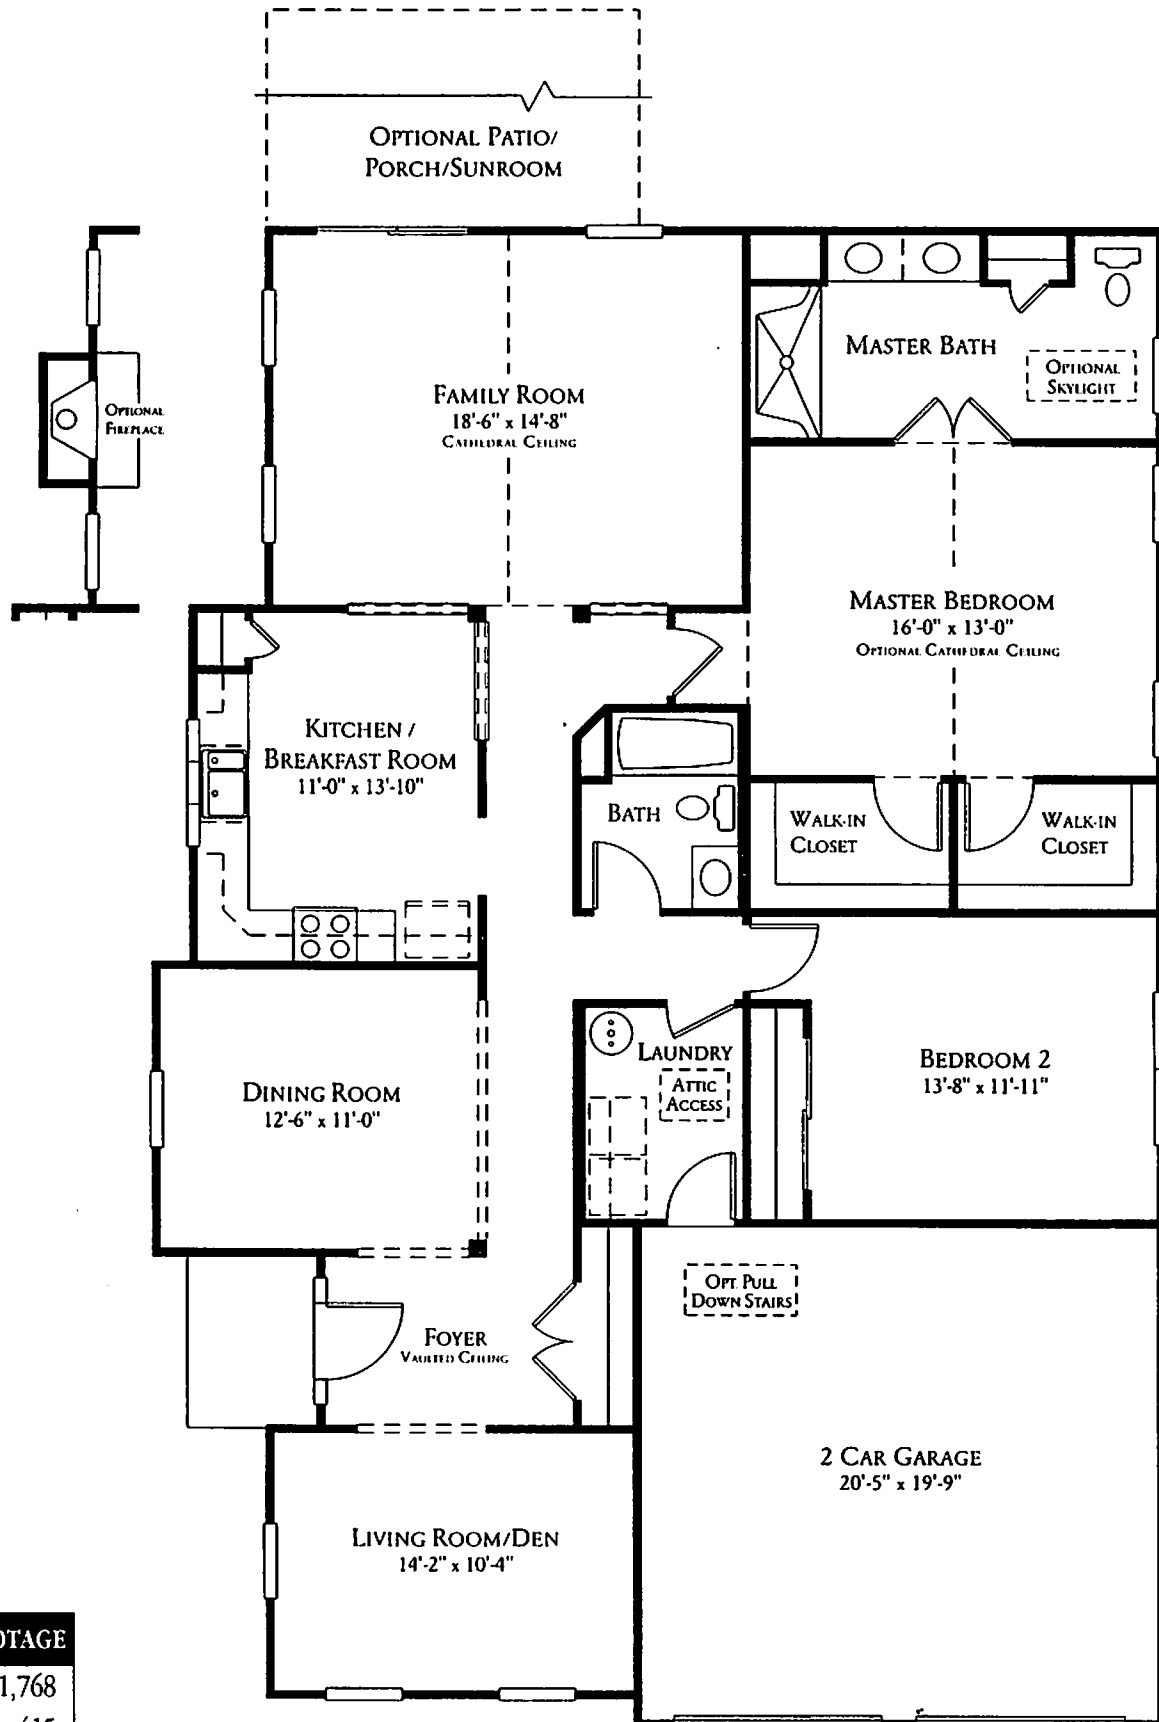

The Rockwood

The Rockwood Traditional

The Rockwood Federal

REALEN
HOMES

The Rockwood

FIRST FLOOR

SQUARE FOOTAGE

1st Floor.....1,768

Garage.....415

The Rockwood

FIRST FLOOR WITH OPTIONAL BASEMENT

SQUARE FOOTAGE

1st Floor.....1,768

Garage.....415

The Rockwood

OPTIONAL BASEMENT

THE VILLAGES OF Flowers Mill

*FMs155 All dimensions are approximate and are subject to change without notice.
Floorplans may vary with elevation. Not responsible for printing errors or omissions.*

SQUARE FOOTAGE
Basement.....1,785