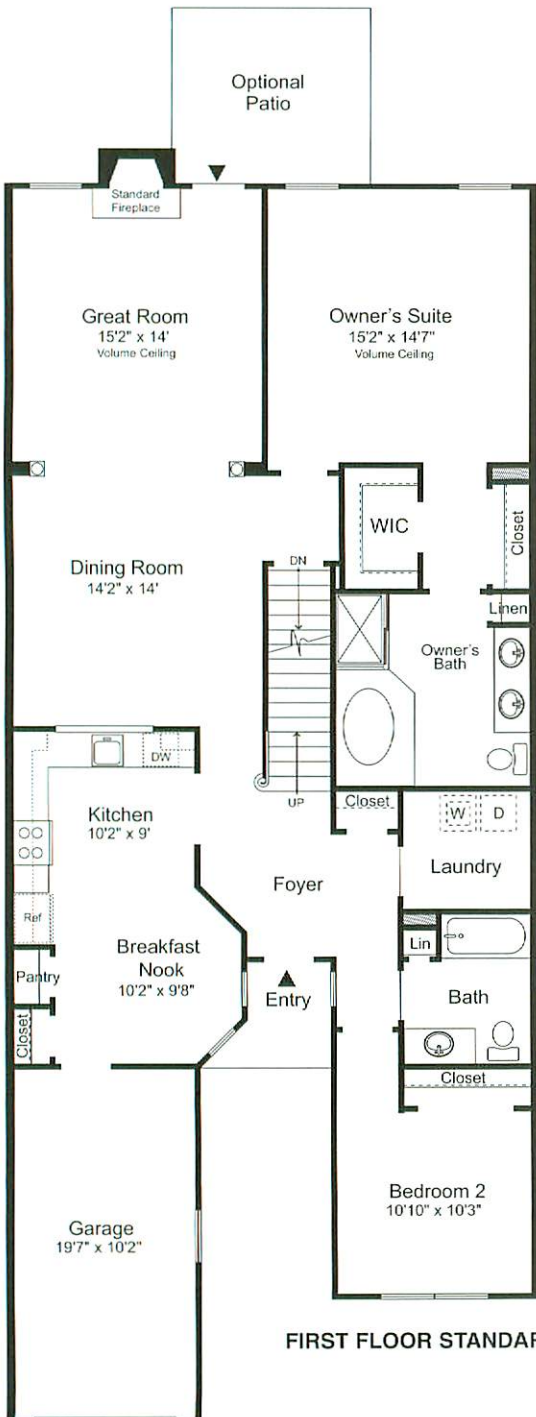

Rosemont

2 br, 2 bath carriage home

The Rosemont is available with optional third bedroom with bath.

Visit Us On-Line
www.pulte.com

TWC1002ROS

Rosemont

OPTIONAL SUNROOM

FIRST FLOOR STANDARD

SECOND FLOOR STANDARD

**SECOND FLOOR WITH
OPTIONAL BEDROOM #3
WITH BATH**

The renderings depicted in this brochure represent artist concepts. Please see your sales representative for specific details regarding the elevations, plans, pricing, dimensions, specifications, or products offered in the community. We reserve the right to make modifications or changes without notice or obligation.