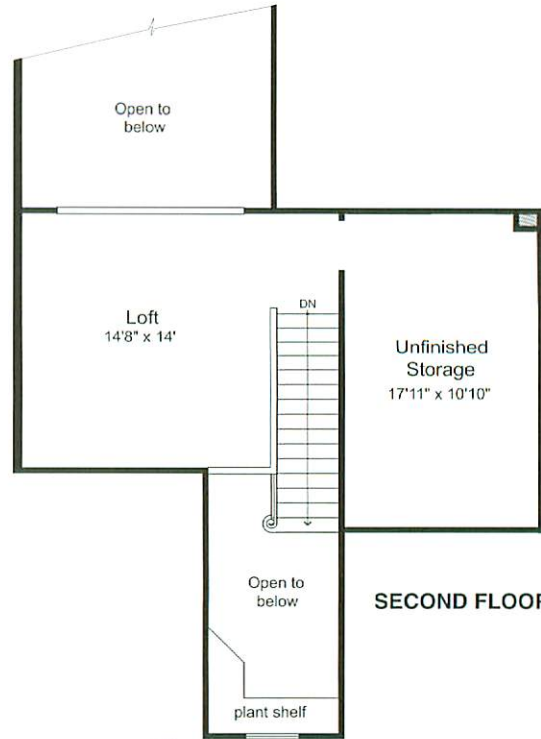

Rosemont

2 br, 2 bath carriage home

The Rosemont is available with optional third bedroom with bath.

Visit Us On-Line
www.pulte.com

TWC1002ROS

Rosemont

OPTIONAL SUNROOM

FIRST FLOOR STANDARD

SECOND FLOOR STANDARD

**SECOND FLOOR WITH
OPTIONAL BEDROOM #3
WITH BATH**

The renderings depicted in this brochure represent artist concepts. Please see your sales representative for specific details regarding the elevations, plans, pricing, dimensions, specifications, or products offered in the community. We reserve the right to make modifications or changes without notice or obligation.