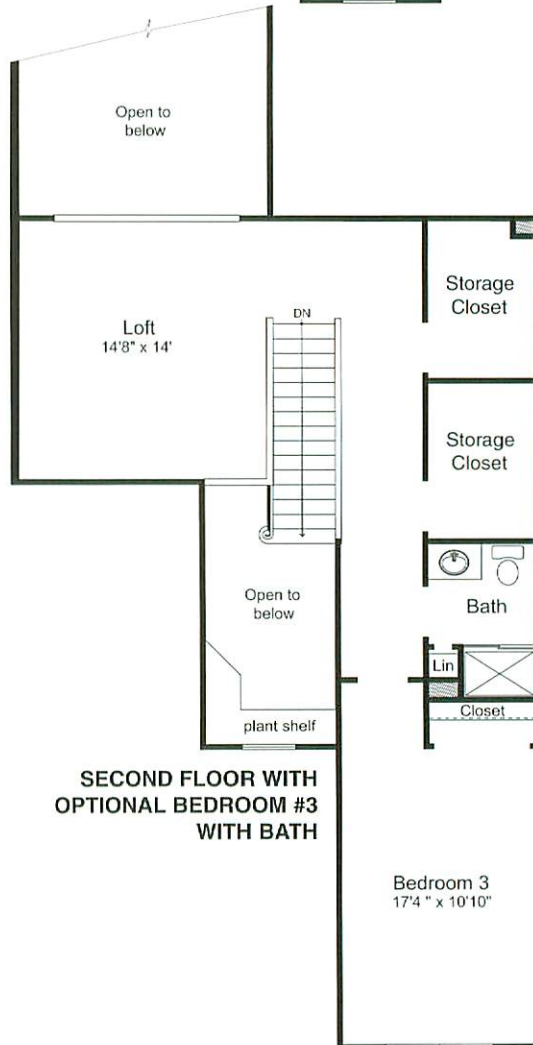

Rosemont

2 br, 2 bath carriage home

The Rosemont is available with optional third bedroom with bath.

Visit Us On-Line
www.pulte.com

TWC1002ROS

Rosemont

OPTIONAL SUNROOM

FIRST FLOOR STANDARD

SECOND FLOOR STANDARD

**SECOND FLOOR WITH
OPTIONAL BEDROOM #3
WITH BATH**

The renderings depicted in this brochure represent artist concepts. Please see your sales representative for specific details regarding the elevations, plans, pricing, dimensions, specifications, or products offered in the community. We reserve the right to make modifications or changes without notice or obligation.