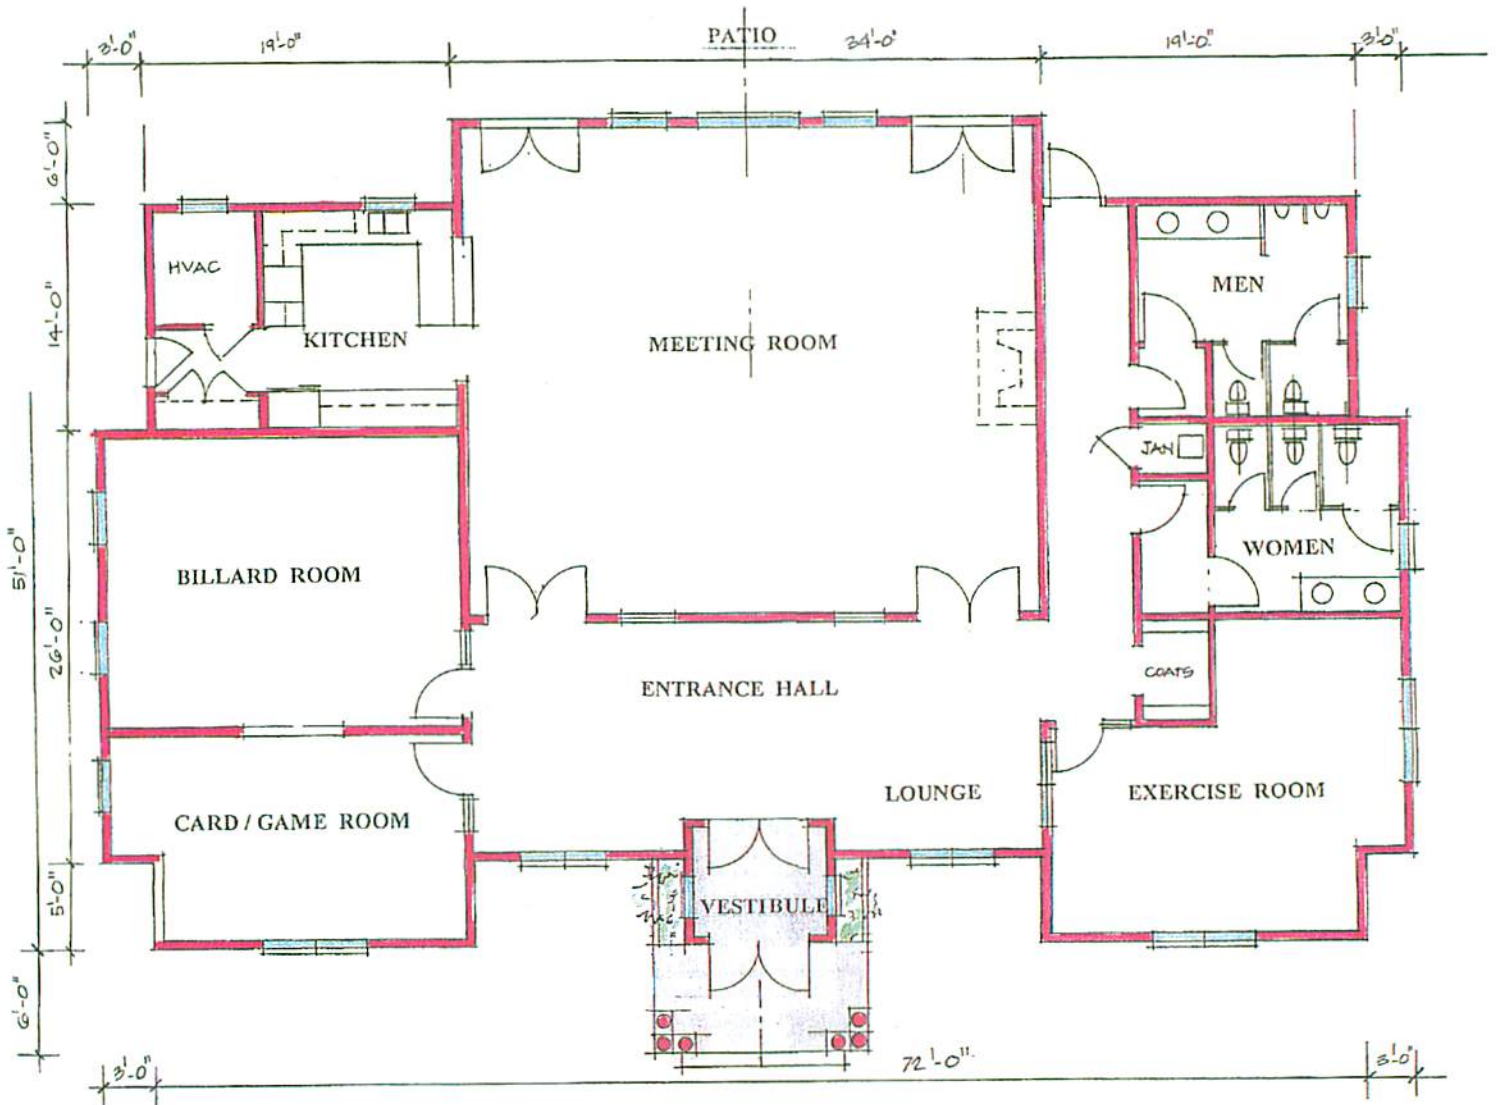

# The Clubhouse

The centerpiece of Ivygreene living is our Clubhouse. Serving as an informal meeting space and the center for planned activities, it's a great place to pursue interests and activities. Residents can meet neighbors, establish new friendships and have fun. And it's all within walking distance of home.

The new Clubhouse features a Fitness Center with state-of-the-art exercise equipment and space for individual or small class workouts. Ivygreene is in the heart of Bucks County golf country, so it's not surprising to find a putting green at the Clubhouse. The handsome Clubhouse also features meeting and party rooms, a kitchen, game rooms and a billiards room.

# The Clubhouse Floor Plan

**FLOOR PLAN**  
SCALE:  $\frac{3}{16}'' = 1'-0''$

TOTAL AREA - 3,430 SQFT