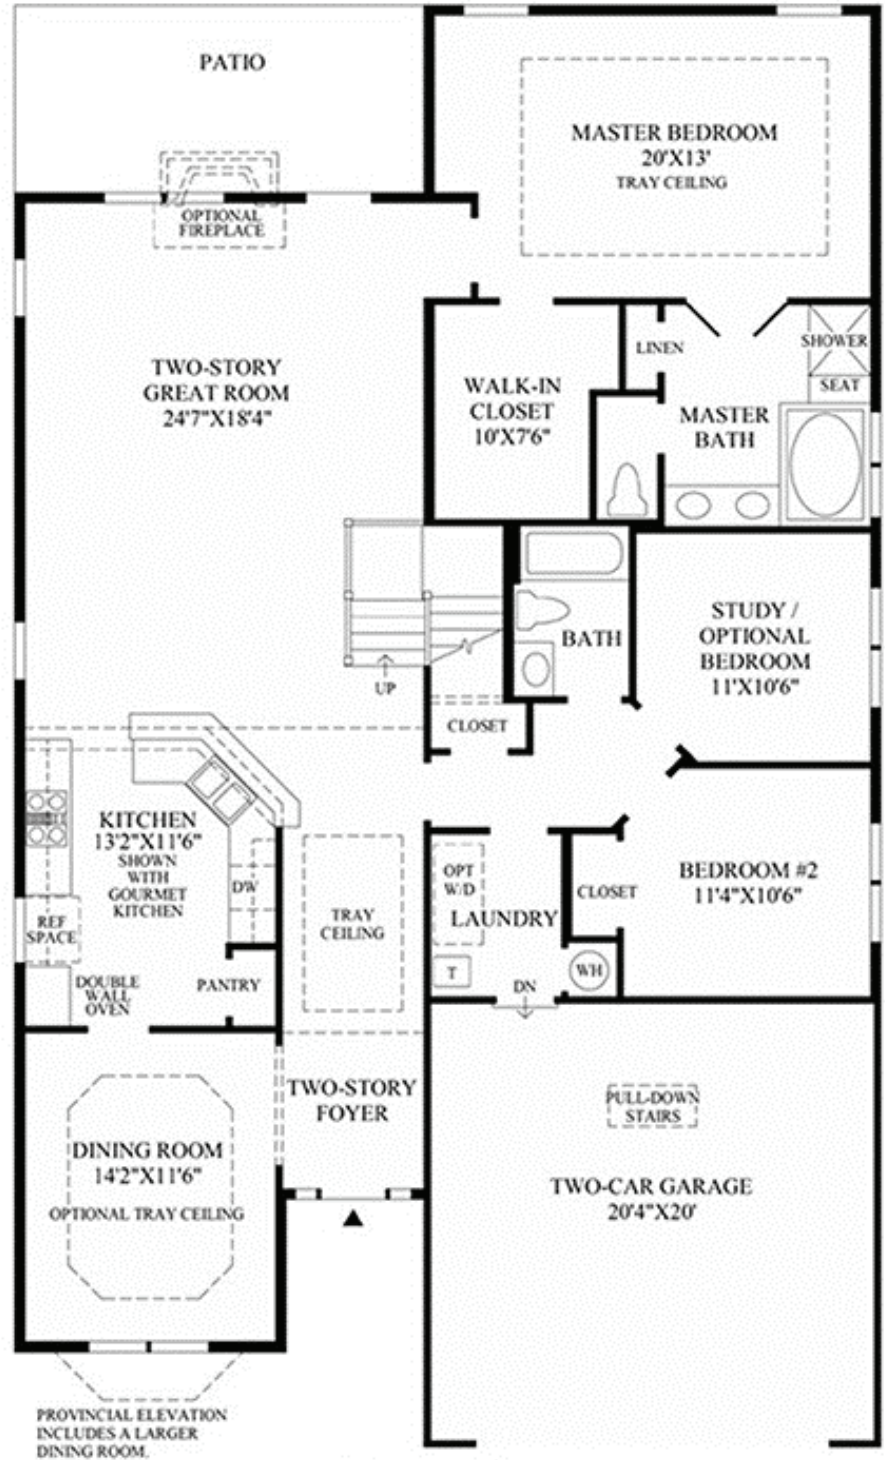

The Farmington

3 bedroom

3 bathroom

2 garage

2,490 sq.ft.

2 story

If you envision yourself as a gracious host or hostess in your new home, consider the Farmington. Its formal dining room is the perfect setting for any important occasion. From upstairs you can view your guests from above. This home's spacious loft overlooks the two-story great room. But the drama really begins when you enter the soaring two-story foyer. The well-appointed kitchen includes a pantry, a breakfast bar, and an open view of the lovely great room. The private first-floor study can also be used as a bedroom. Also on the first level, the master bedroom with a tray ceiling boasts a large walk-in closet and a master bath with a dual-sink vanity, a Roman tub, a shower with a seat, a private toilet area, and a linen closet.

First Floor

OPTIONAL GRAND MASTER SUITE AND
OPTIONAL STUDY ADDITION

The Classic

The Eastern Shore

The Manor