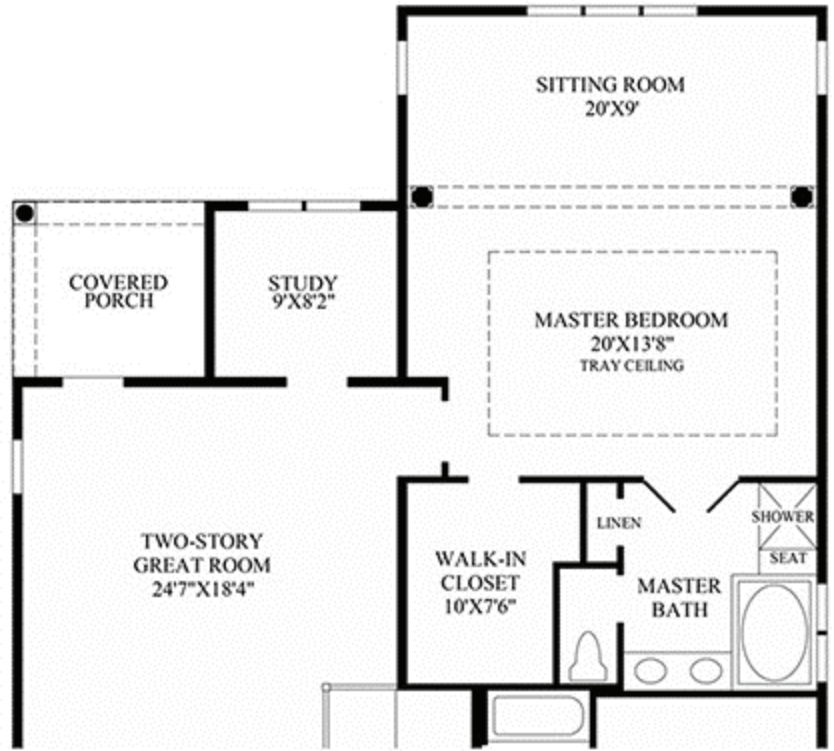

The Farmington

3 bedroom

3 bathroom

2 garage

2,490 sq.ft.

2 story

If you envision yourself as a gracious host or hostess in your new home, consider the Farmington. Its formal dining room is the perfect setting for any important occasion. From upstairs you can view your guests from above. This home's spacious loft overlooks the two-story great room. But the drama really begins when you enter the soaring two-story foyer. The well-appointed kitchen includes a pantry, a breakfast bar, and an open view of the lovely great room. The private first-floor study can also be used as a bedroom. Also on the first level, the master bedroom with a tray ceiling boasts a large walk-in closet and a master bath with a dual-sink vanity, a Roman tub, a shower with a seat, a private toilet area, and a linen closet.

First Floor

OPTIONAL GRAND MASTER SUITE AND
OPTIONAL STUDY ADDITION

The Classic

The Eastern Shore

The Manor