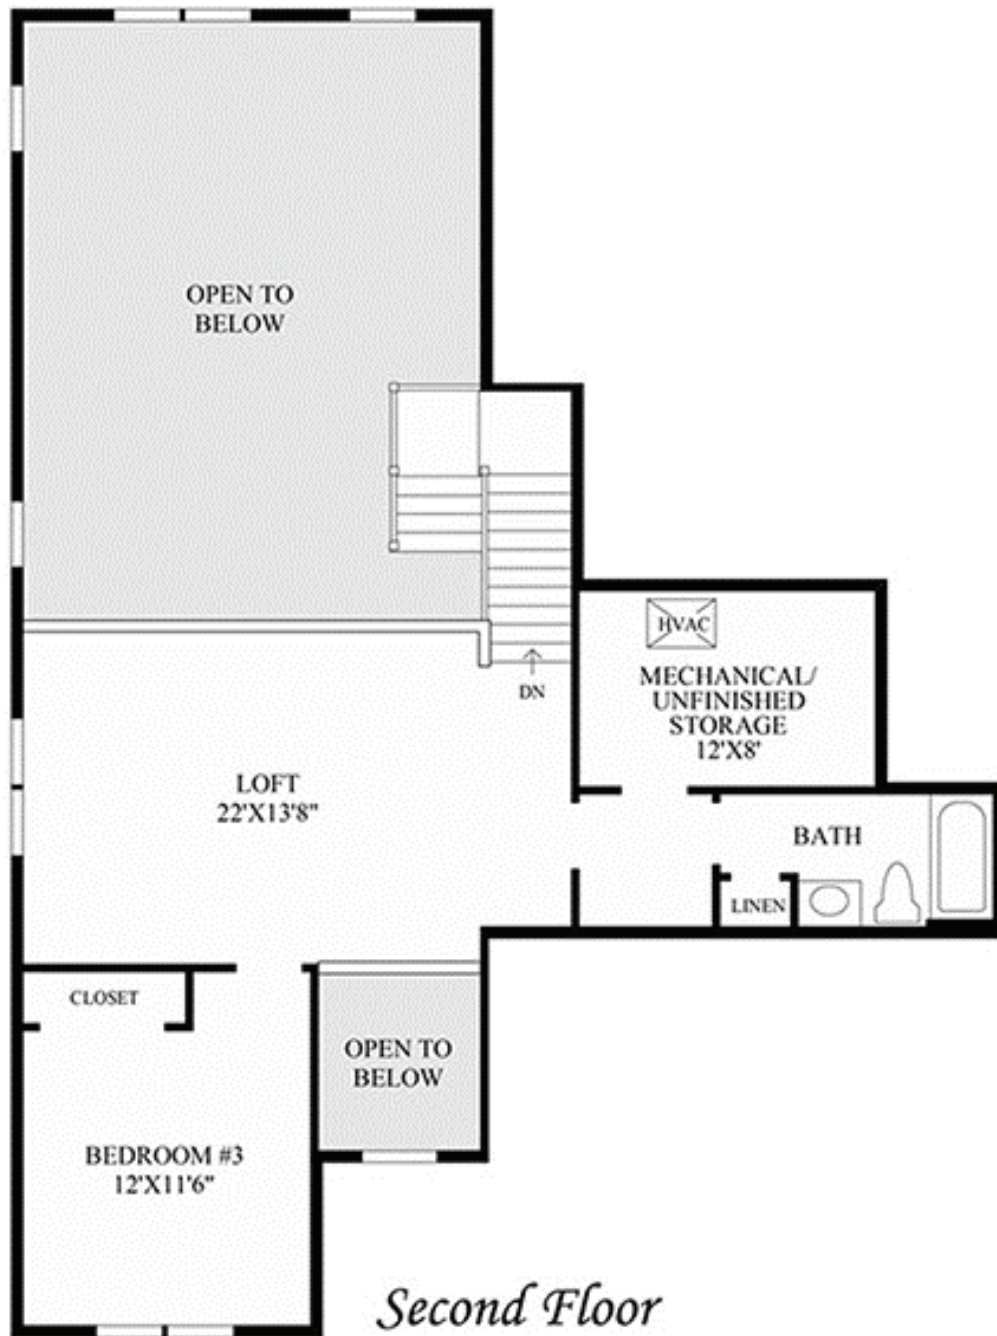

The Farmington

3 bedroom

3 bathroom

2 garage

2,490 sq.ft.

2 story

If you envision yourself as a gracious host or hostess in your new home, consider the Farmington. Its formal dining room is the perfect setting for any important occasion. From upstairs you can view your guests from above. This home's spacious loft overlooks the two-story great room. But the drama really begins when you enter the soaring two-story foyer. The well-appointed kitchen includes a pantry, a breakfast bar, and an open view of the lovely great room. The private first-floor study can also be used as a bedroom. Also on the first level, the master bedroom with a tray ceiling boasts a large walk-in closet and a master bath with a dual-sink vanity, a Roman tub, a shower with a seat, a private toilet area, and a linen closet.

First Floor

OPTIONAL GRAND MASTER SUITE AND
OPTIONAL STUDY ADDITION

The Classic

The Eastern Shore

The Manor