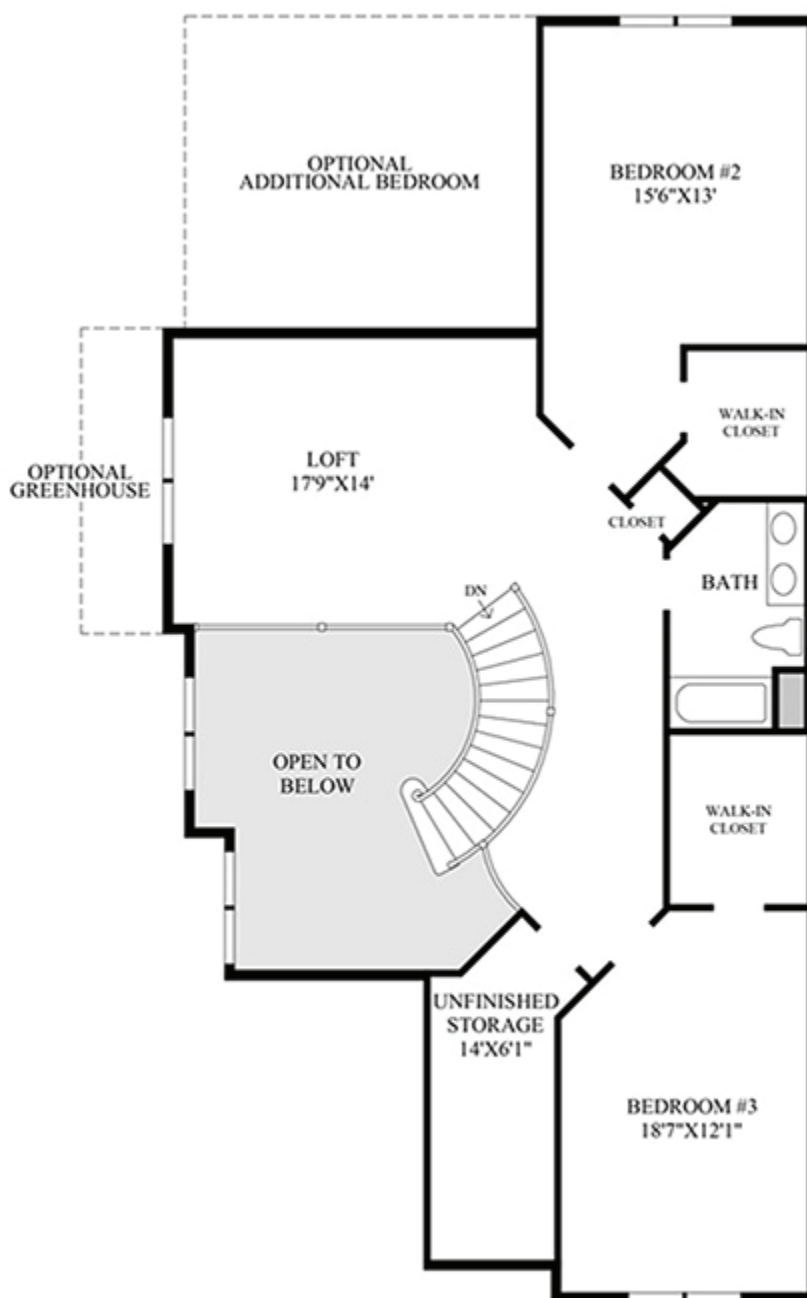

Bryn Athyn Model

Bedrooms: 3

Baths: 2.5

Garage: 2

Square Feet: 2676

Features:

- Private Dining Rom with cathedral ceiling
- Large 2nd Floor Loft
- 1st Floor Master

Second Floor