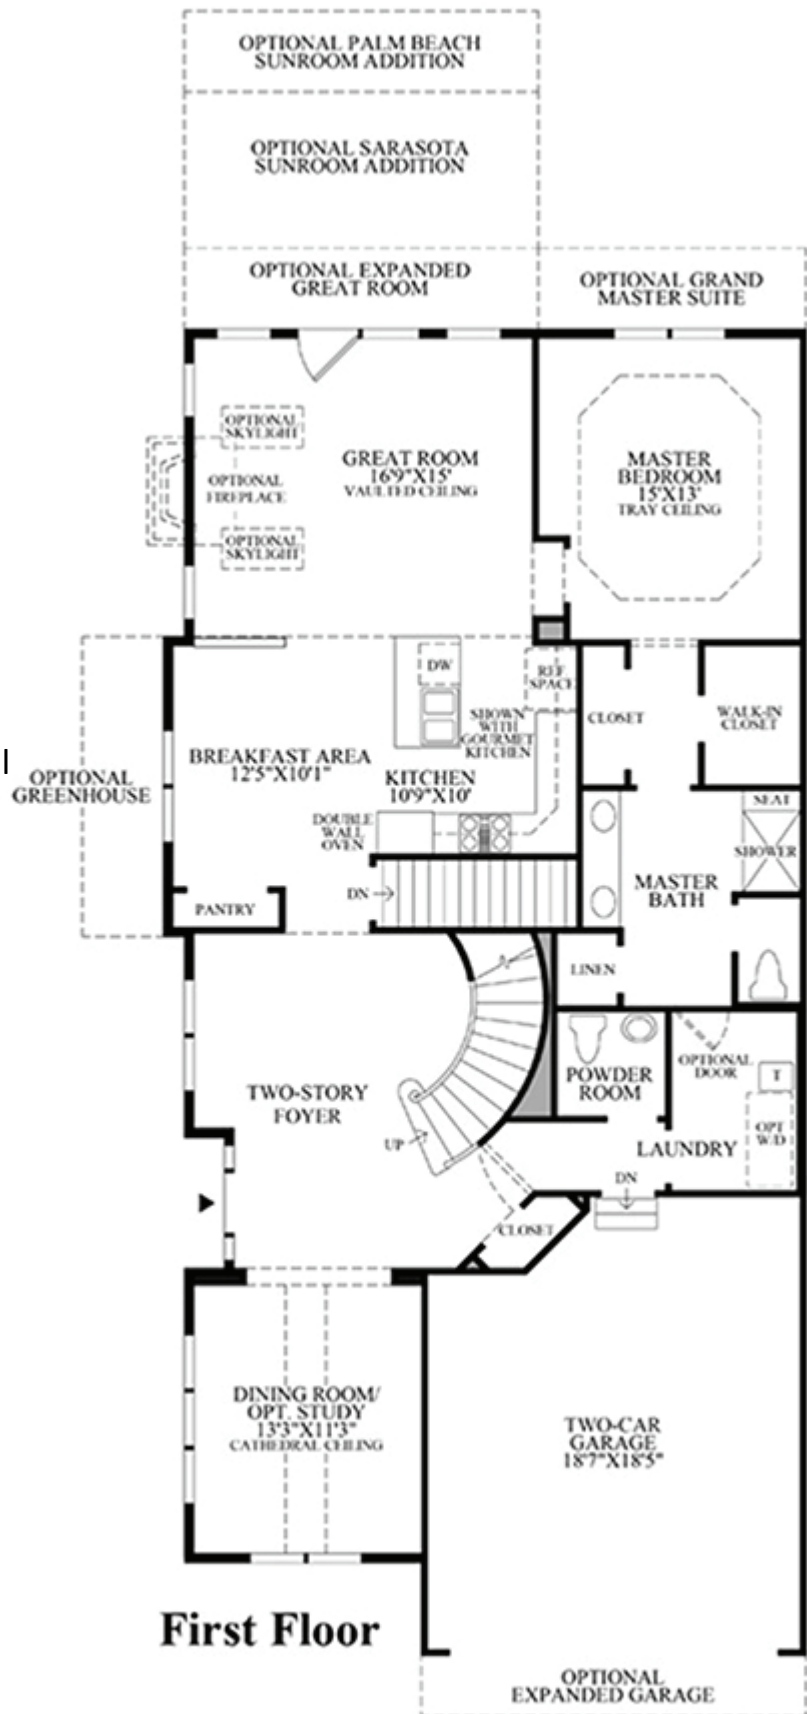

Bryn Athyn Model

Bedrooms: 3

Baths: 2.5

Garage: 2

Square Feet: 2676

Features:

- Private Dining Rom with cathedral ceiling
- Large 2nd Floor Loft
- 1st Floor Master

Second Floor