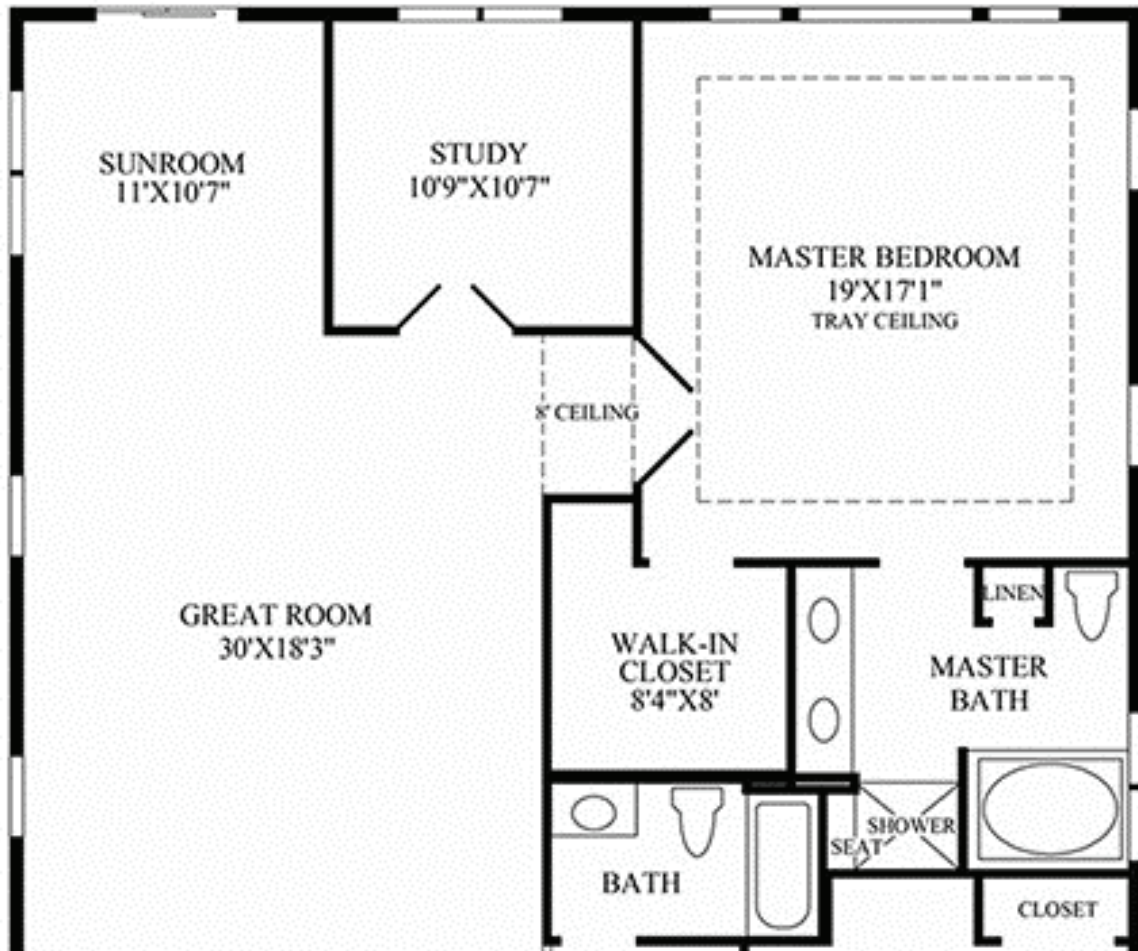

## *The Braddock*

2 bedroom

2 bathroom

2 garage

1814sq.ft.

1 story

The Classic

The spacious first-floor master bedroom of the sophisticated Braddock offers a warm and inviting ambience to retire to each evening. The kitchen of this comfortable home also enhances relaxation - it features a large breakfast bar, a pantry, and a lovely bay window. The expansive great room and adjoining dining room offer an open and airy space for entertaining. Additional highlights include an elegant foyer with a fourteen-foot tray ceiling, a conveniently located laundry, and a large covered patio

The Federal

The Manor

*Floor Plan*

SHOWN WITH OPTIONAL PALM BEACH SUNROOM  
ADDITION AND OPTIONAL STUDY/ LIBRARY ADDITION