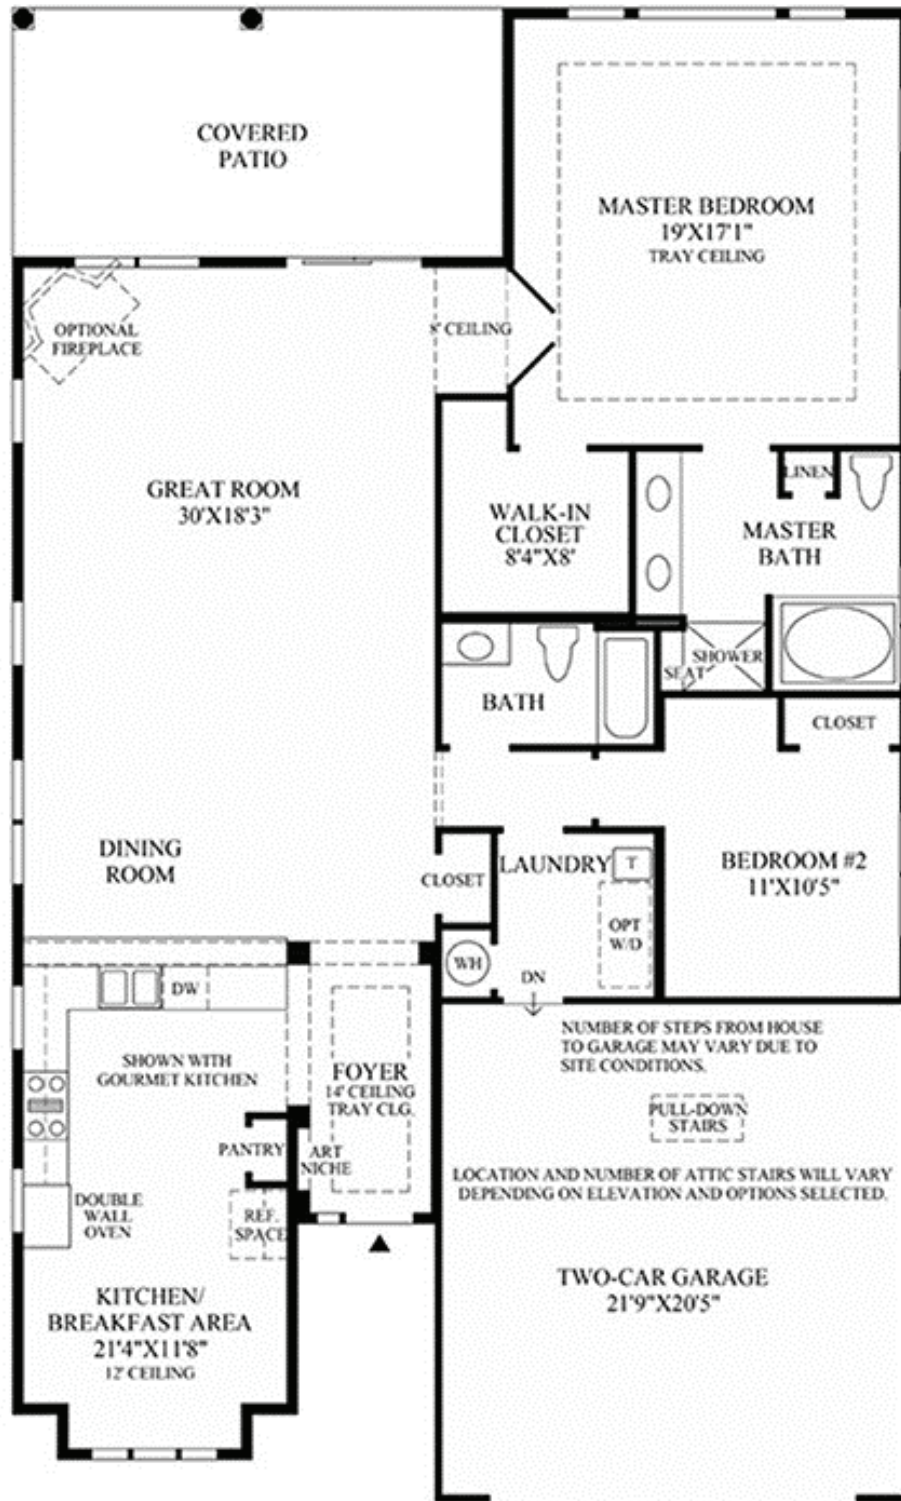

## *The Braddock*

2 bedroom

2 bathroom

2 garage

1814sq.ft.

1 story

The Classic

The spacious first-floor master bedroom of the sophisticated Braddock offers a warm and inviting ambience to retire to each evening. The kitchen of this comfortable home also enhances relaxation - it features a large breakfast bar, a pantry, and a lovely bay window. The expansive great room and adjoining dining room offer an open and airy space for entertaining. Additional highlights include an elegant foyer with a fourteen-foot tray ceiling, a conveniently located laundry, and a large covered patio

The Federal

The Manor

*Floor Plan*

SHOWN WITH OPTIONAL PALM BEACH SUNROOM  
ADDITION AND OPTIONAL STUDY/ LIBRARY ADDITION