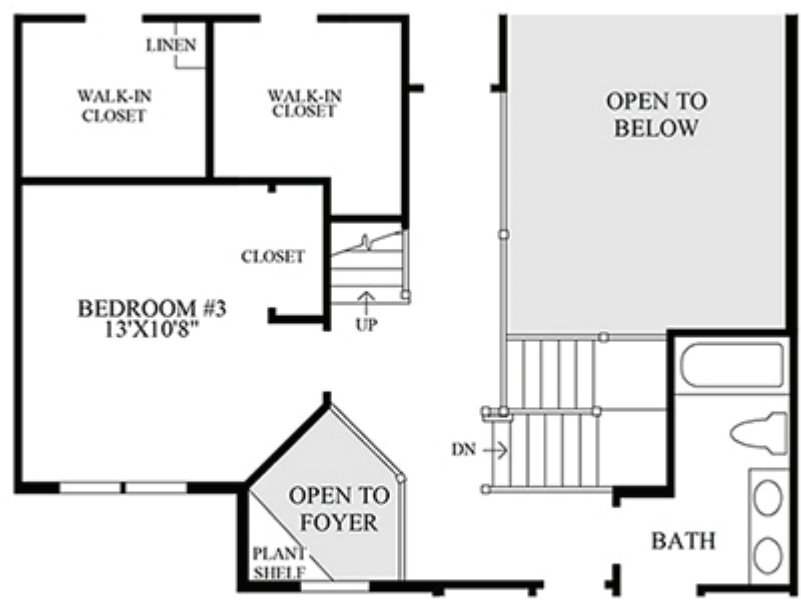

Victoria Model

Bedrooms: 3

Baths: 2.5

Garage: 2

Square Feet: 2458

Features:

*Spacious Family Room

*Master Bedroom includes a private bath with Roman tub, dressing area and two large walk in closets

*Well-Appointed kitchen opens to a sunlit breakfast area and family room

First Floor

Second Floor

SHOWN WITH OPTIONAL LOFT

SHOWN WITH OPTIONAL LOFT
-SECOND FLOOR