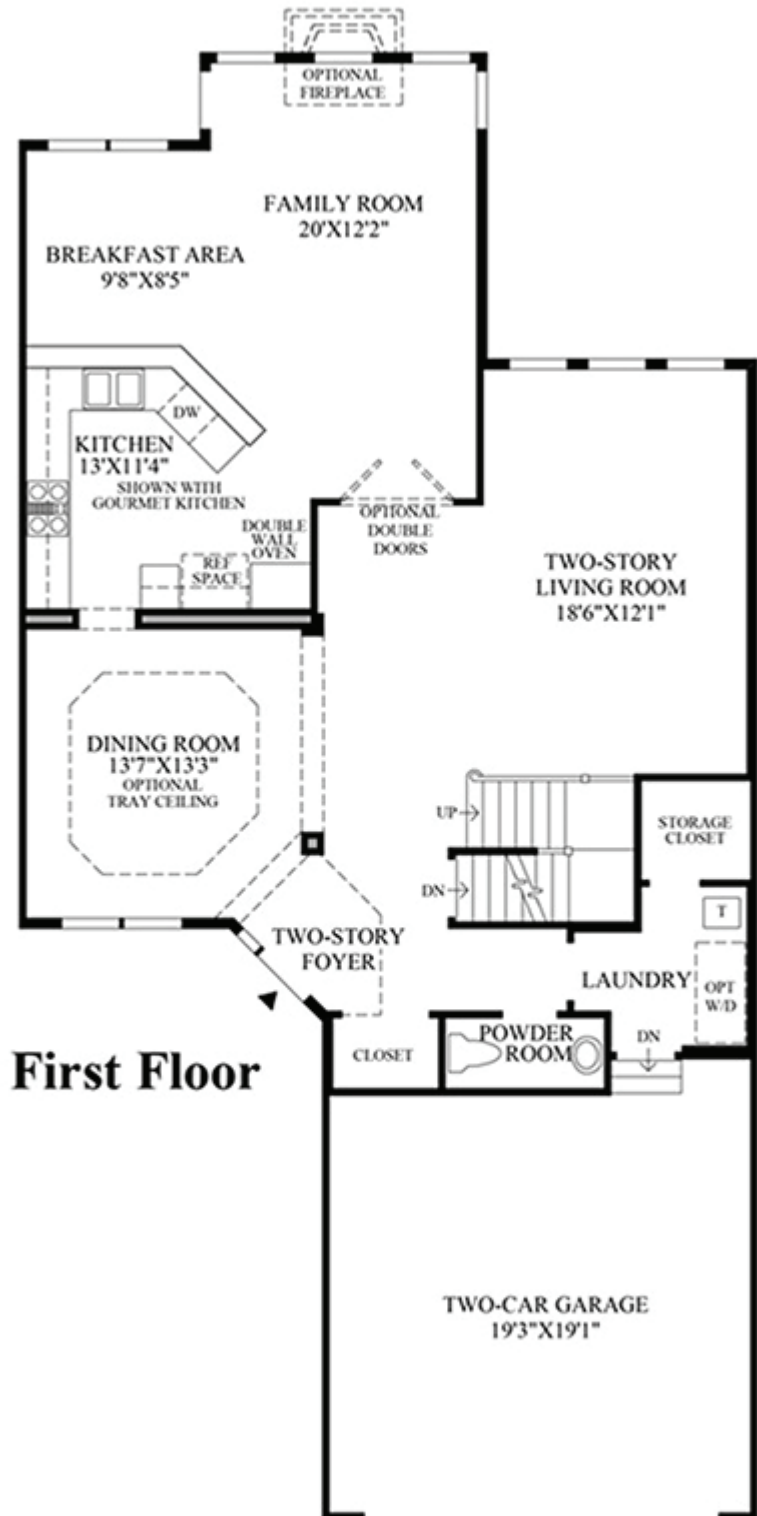

Victoria Model

Bedrooms: 3

Baths: 2.5

Garage: 2

Square Feet: 2458

Features:

*Spacious Family Room

*Master Bedroom includes a private bath with Roman tub, dressing area and two large walk in closets

*Well-Appointed kitchen opens to a sunlit breakfast area and family room

First Floor

Second Floor

SHOWN WITH OPTIONAL LOFT

SHOWN WITH OPTIONAL LOFT
-SECOND FLOOR