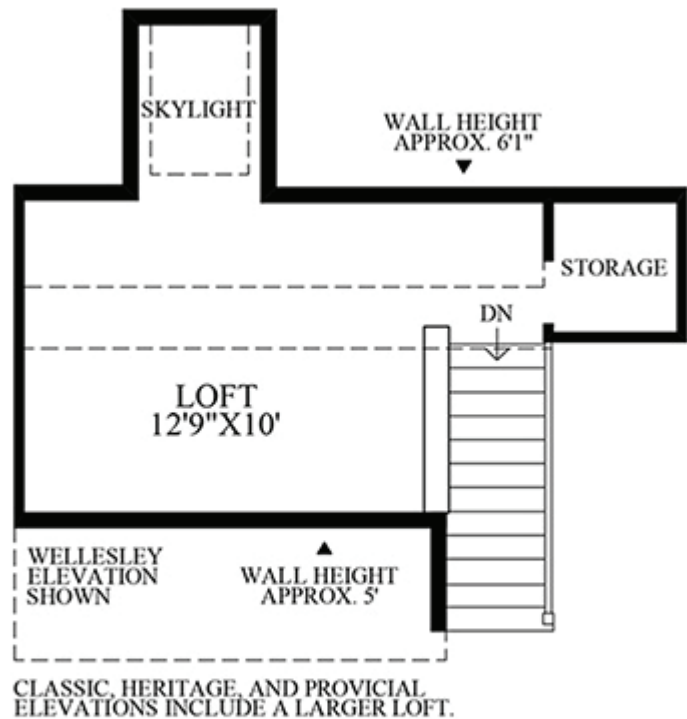

Victoria Model

Bedrooms: 3

Baths: 2.5

Garage: 2

Square Feet: 2458

Features:

*Spacious Family Room

*Master Bedroom includes a private bath with Roman tub, dressing area and two large walk in closets

*Well-Appointed kitchen opens to a sunlit breakfast area and family room

First Floor

Second Floor

SHOWN WITH OPTIONAL LOFT

SHOWN WITH OPTIONAL LOFT
-SECOND FLOOR