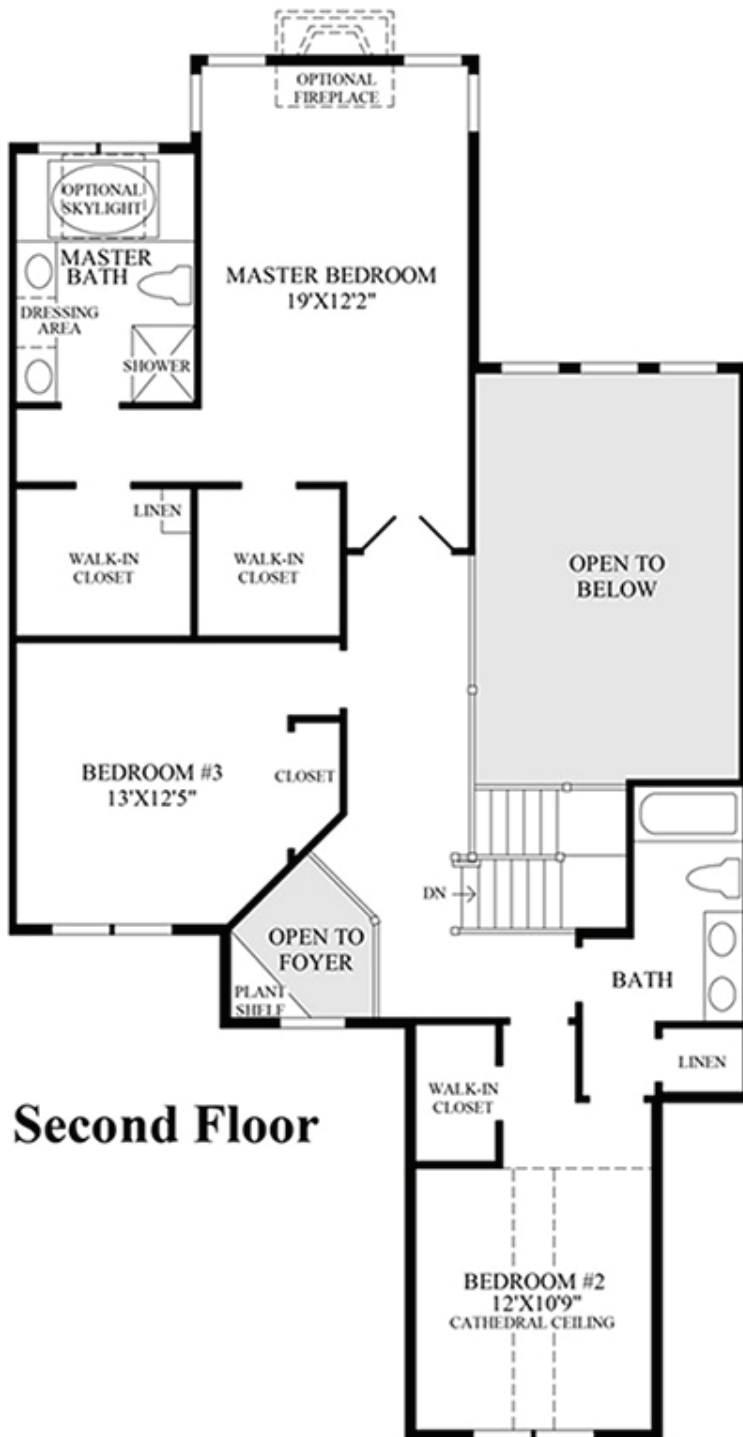

Victoria Model

Bedrooms: 3

Baths: 2.5

Garage: 2

Square Feet: 2458

Features:

*Spacious Family Room

*Master Bedroom includes a private bath with Roman tub, dressing area and two large walk in closets

*Well-Appointed kitchen opens to a sunlit breakfast area and family room

First Floor

Second Floor

SHOWN WITH OPTIONAL LOFT

SHOWN WITH OPTIONAL LOFT
-SECOND FLOOR