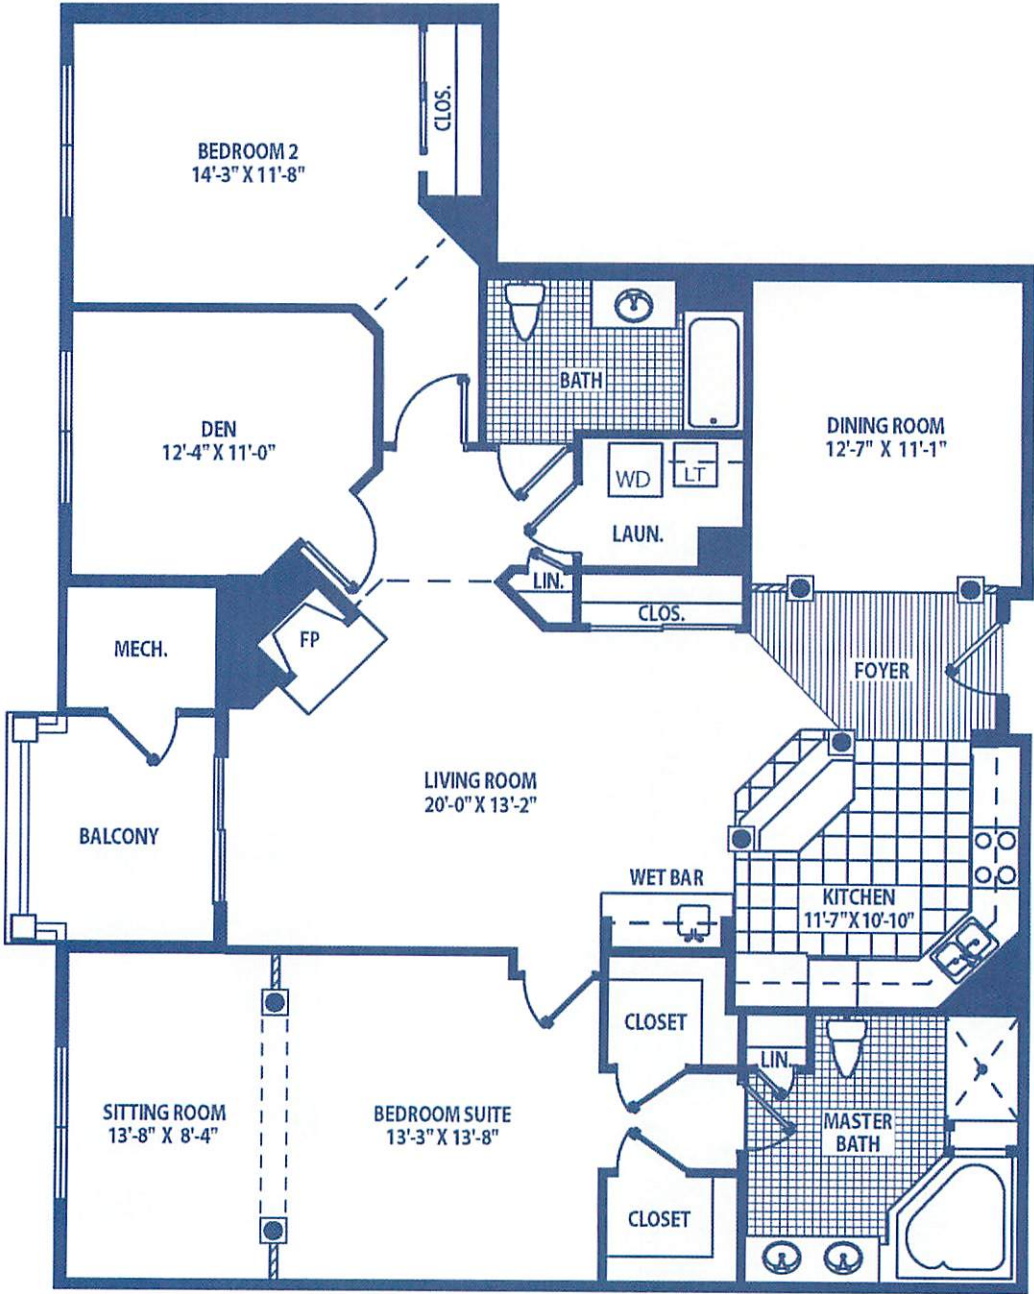

AWARD WINNING DESIGNS

PREMIER LOCATIONS

THE EMERALD

Executive Series

Where LUXURY and
CONVENIENCE Meet.

An Exquisite Lifestyle Experience Like No Other in Bucks County

Executive II

1,651 square feet

Executive VI

1,793 square feet

Executive IX

1,726 square feet

*Elevations and landscaping are artist conceptions only. Contracts take precedence over artwork.
 Room sizes are approximate and subject to field variations. Contents subject to errors and omissions.*