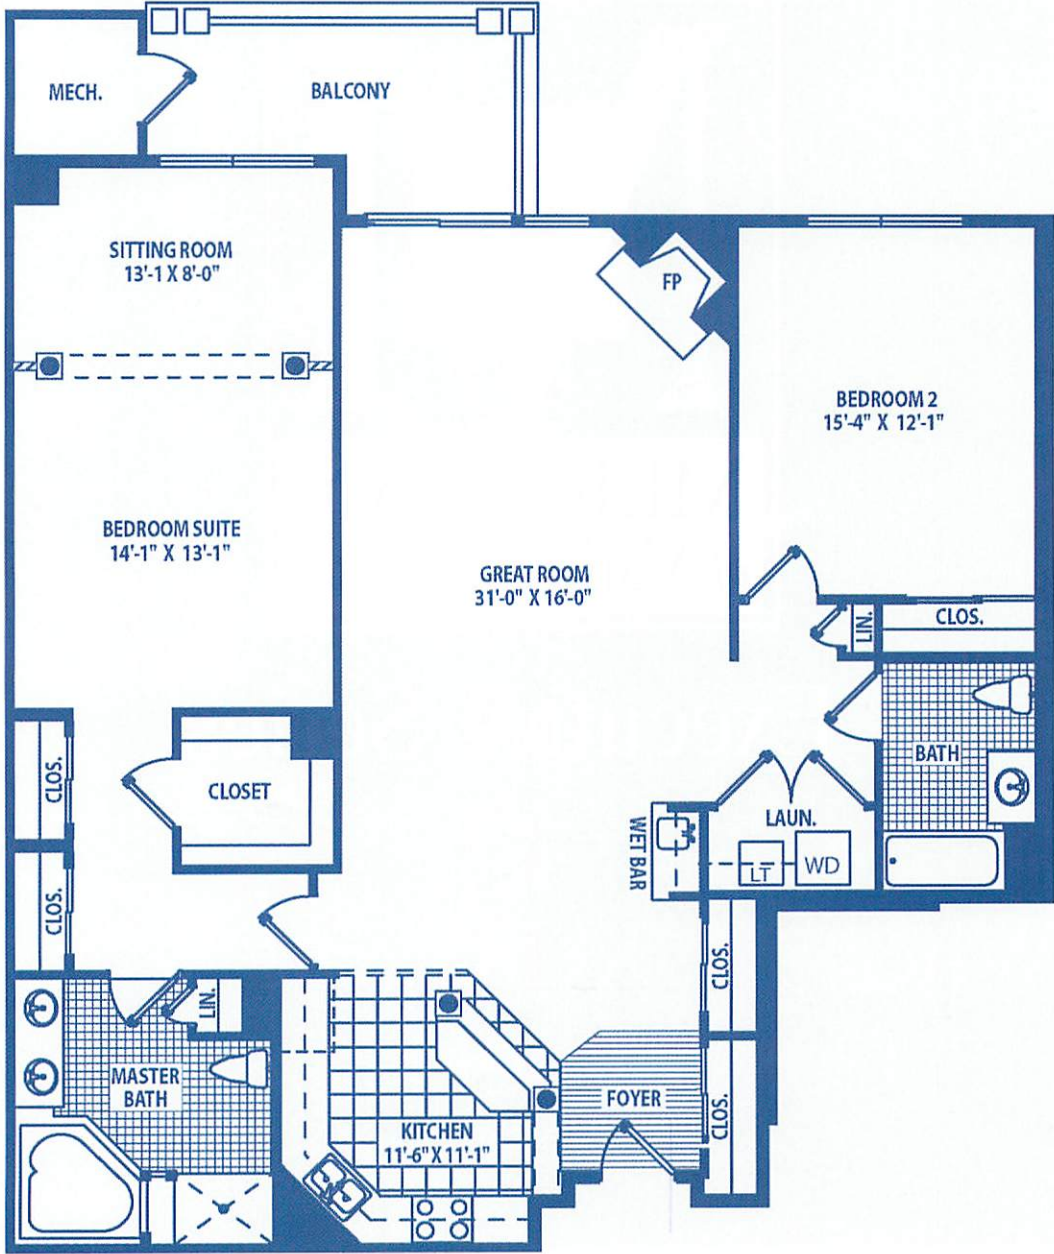

AWARD WINNING DESIGNS

PREMIER LOCATIONS

THE EMERALD

Executive Series

Where LUXURY and
CONVENIENCE Meet.

An Exquisite Lifestyle Experience Like No Other in Bucks County

Executive II

1,651 square feet

Executive VI

1,793 square feet

Executive IX

1,726 square feet

*Elevations and landscaping are artist conceptions only. Contracts take precedence over artwork.
 Room sizes are approximate and subject to field variations. Contents subject to errors and omissions.*