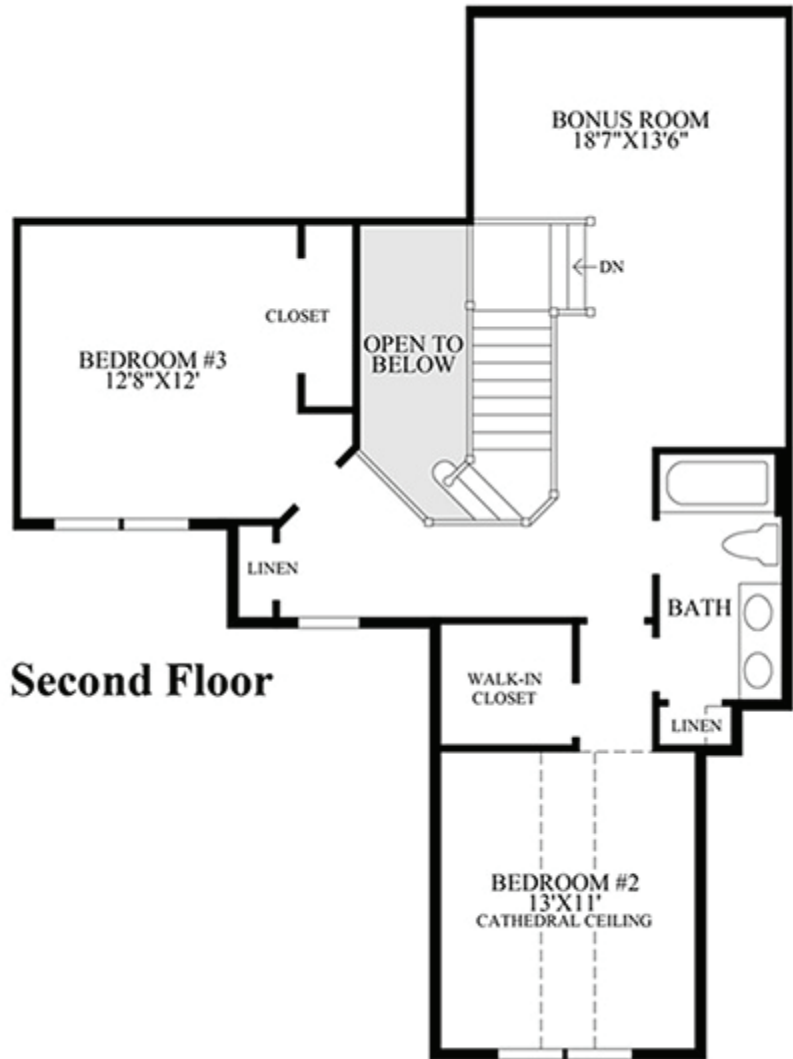

Vassar Model

Bedrooms: 3

Baths: 2.5

Garage: 2

Square Feet: 2324

Features:

- Two Story Foyer and Hall
- Open Plan Kitchen, Breakfast Area and Great Room
- Large Second Floor Bonus Room
- 1st Floor Master

Second Floor

Vassar Optional Bedroom & Bathroom

SHOWN WITH:

- OPTIONAL ADDITIONAL BEDROOM
- OPTIONAL ADDITIONAL BATH