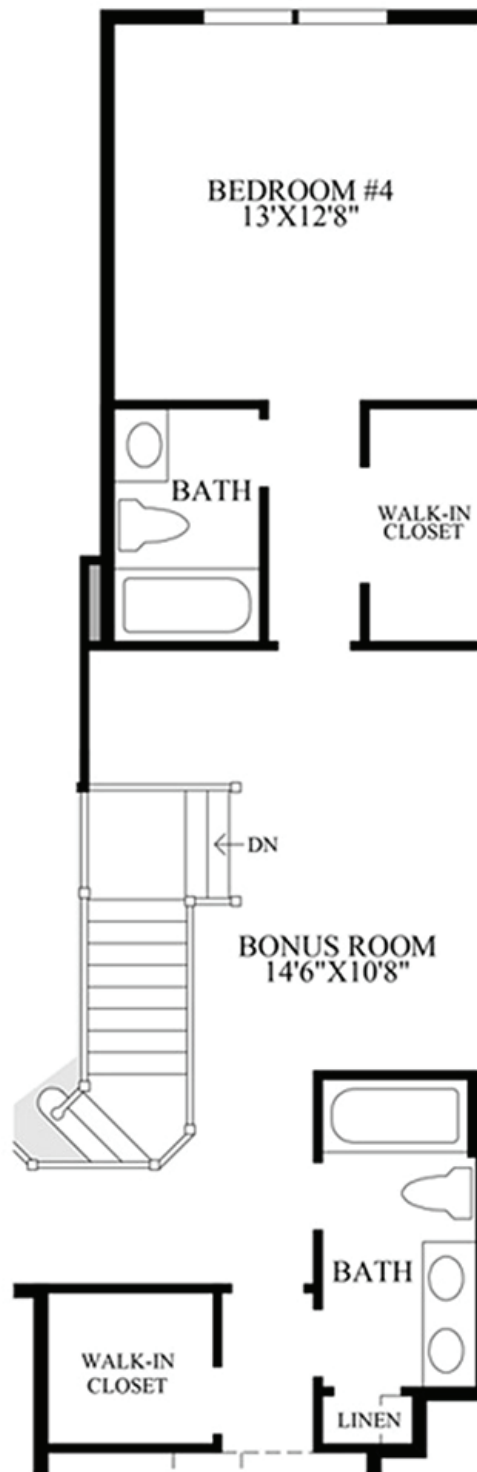

Vassar Model

Bedrooms: 3

Baths: 2.5

Garage: 2

Square Feet: 2324

Features:

- Two Story Foyer and Hall
- Open Plan Kitchen, Breakfast Area and Great Room
- Large Second Floor Bonus Room
- 1st Floor Master

Second Floor

Vassar Optional Bedroom & Bathroom

SHOWN WITH:

- OPTIONAL ADDITIONAL BEDROOM
- OPTIONAL ADDITIONAL BATH