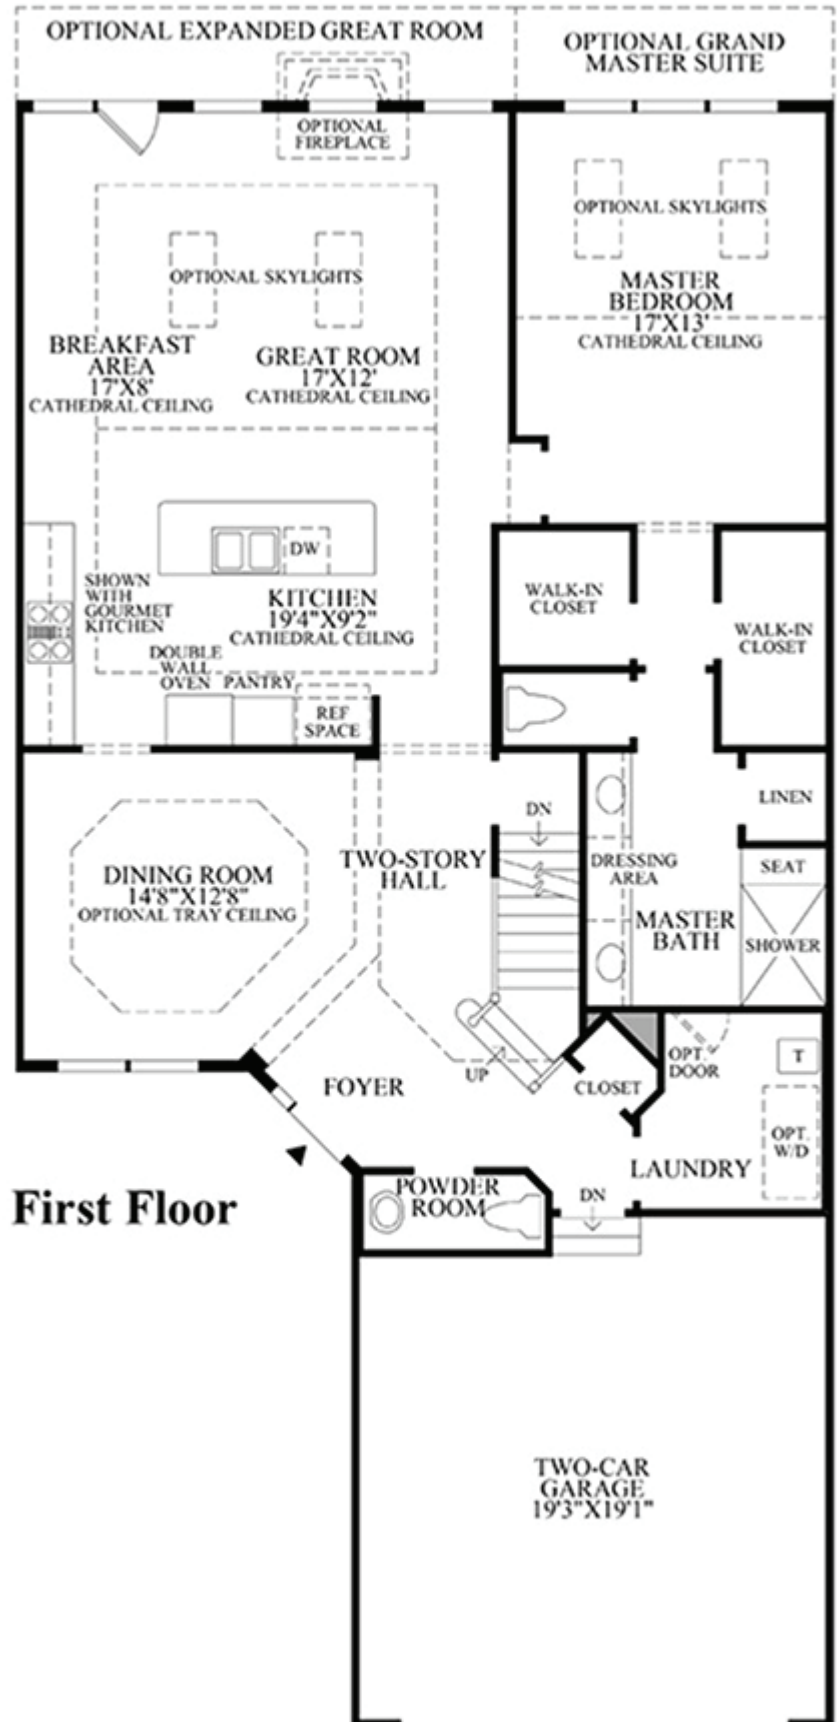

Vassar Model

Bedrooms: 3

Baths: 2.5

Garage: 2

Square Feet: 2324

Features:

- Two Story Foyer and Hall
- Open Plan Kitchen, Breakfast Area and Great Room
- Large Second Floor Bonus Room
- 1st Floor Master

Second Floor

Vassar Optional Bedroom & Bathroom

SHOWN WITH:

- OPTIONAL ADDITIONAL BEDROOM
- OPTIONAL ADDITIONAL BATH