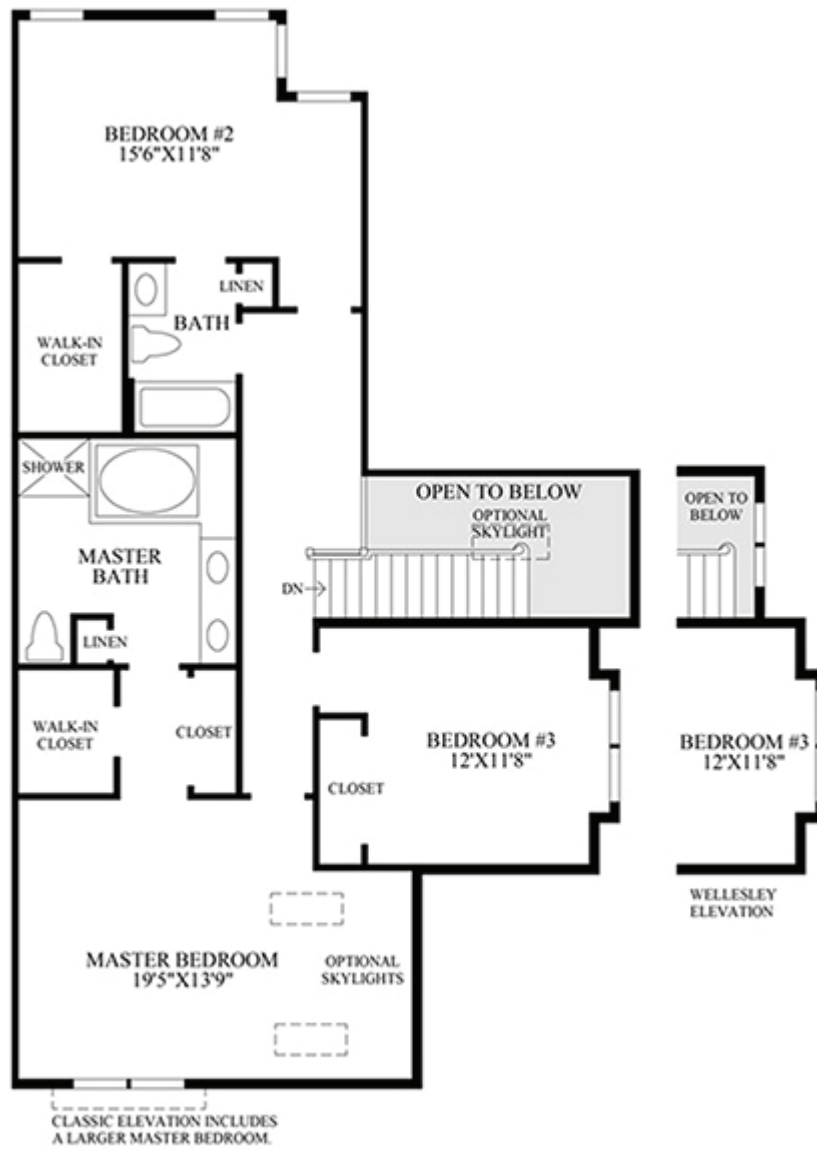

Rockland Model

Bedrooms: 3

Baths: 2.5

Garage: 2

Square Feet: 2466

Features:

*A foyer with vaulted ceiling that opens to the living room with a cathedral ceiling

*Award winning design

*A Spacious Family Room

* Second Floor Master Suite

Second Floor