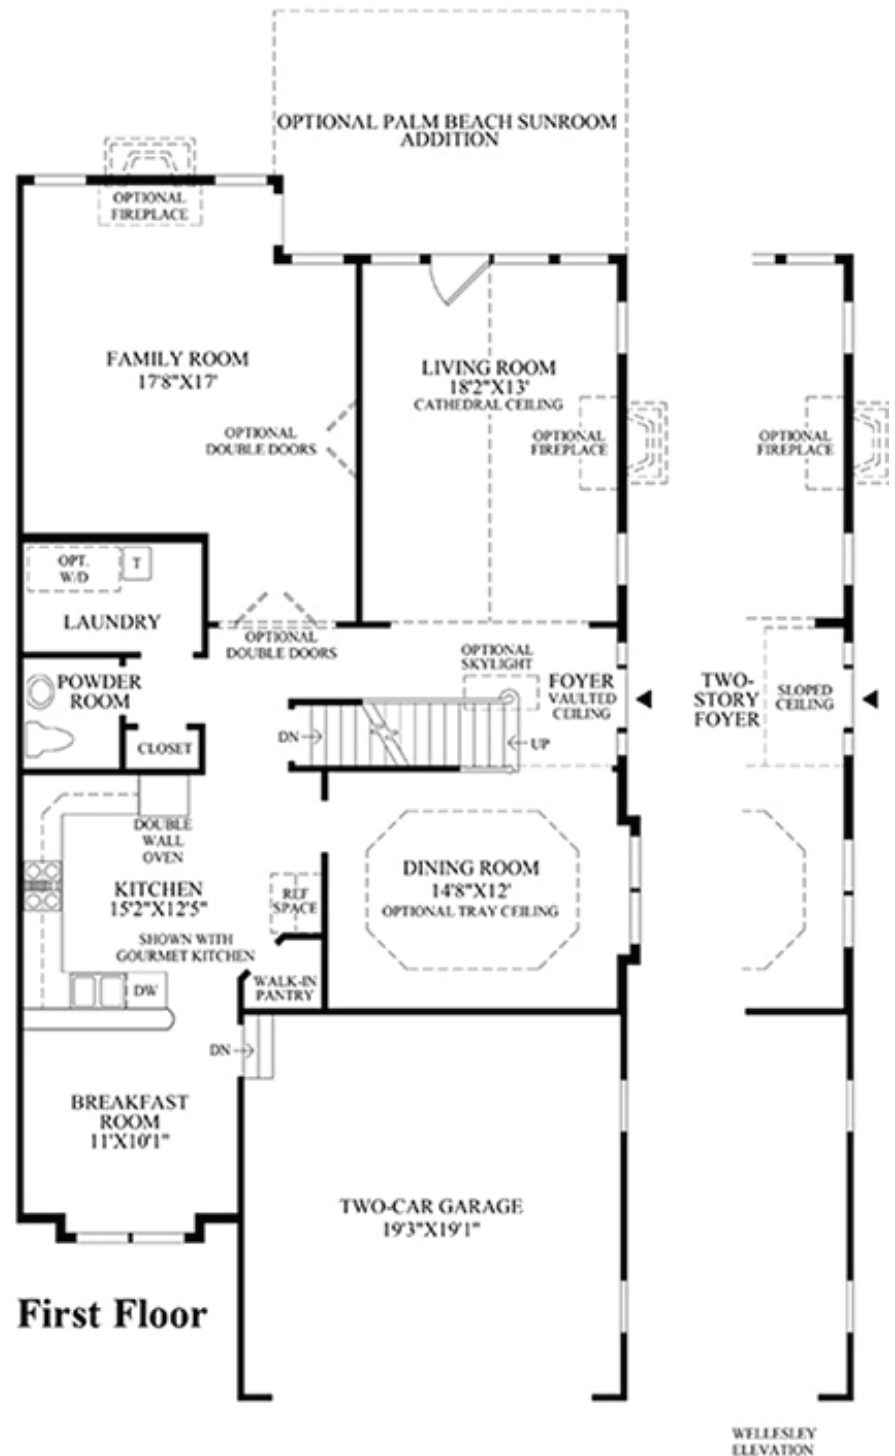

Rockland Model

Bedrooms: 3

Baths: 2.5

Garage: 2

Square Feet: 2466

Features:

*A foyer with vaulted ceiling that opens to the living room with a cathedral ceiling

*Award winning design

*A Spacious Family Room

* Second Floor Master Suite

Second Floor