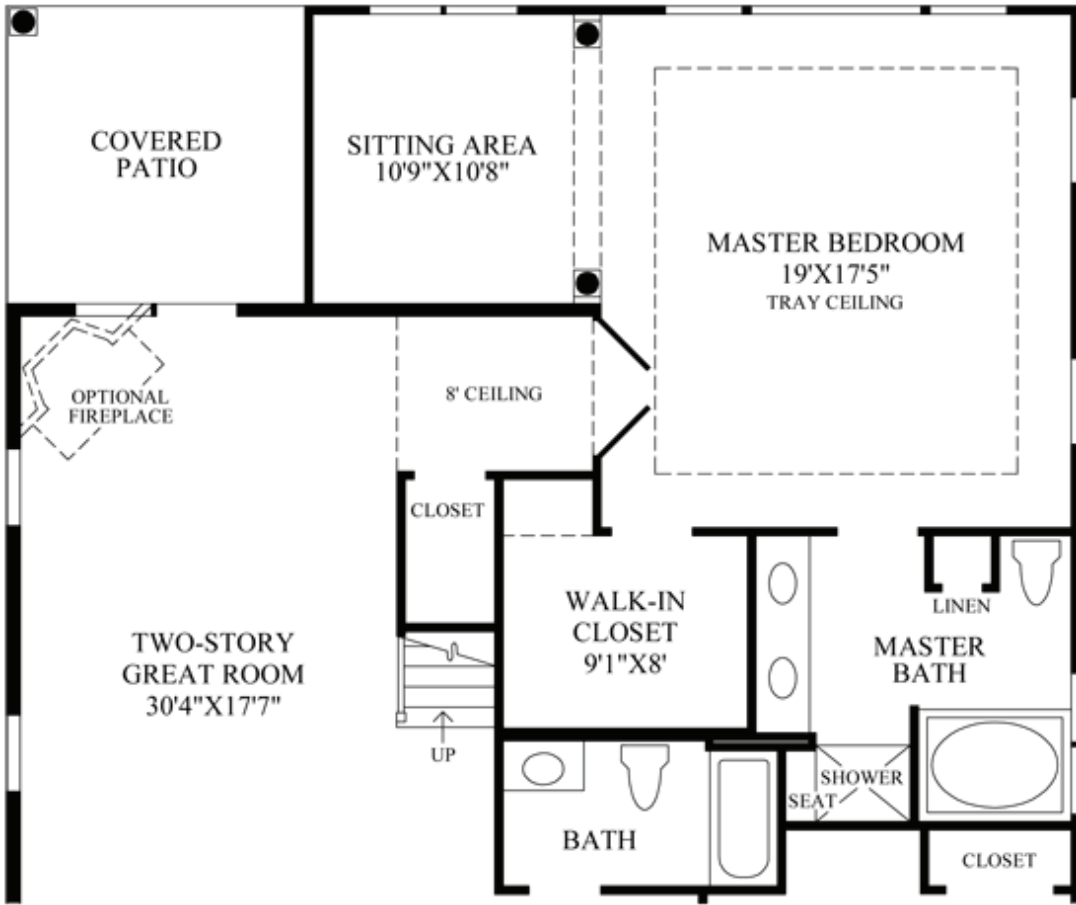

The Barrington

3 bedroom

3 bathroom

2 garage

2,596 sq.ft.

2 story

The spacious first-floor master bedroom of the impressive Barrington offers privacy and solitude. It boasts a French-door entry; a tray ceiling; ample light from many windows; a roomy walk-in closet; and an inviting master bath with a dual-sink vanity, a Roman tub, a shower with a seat, and a linen closet. Upstairs, the loft retreat overlooks the dining room and the great room below. Other features include a two-story foyer with an art niche, a large kitchen and breakfast area, a first-floor secondary bedroom, and ten-foot first-floor ceilings.

OPTIONAL STUDY/ LIBRARY ADDITION

First Floor

OPTIONAL GRAND MASTER SUITE

The Classic

The Federal

The Manor