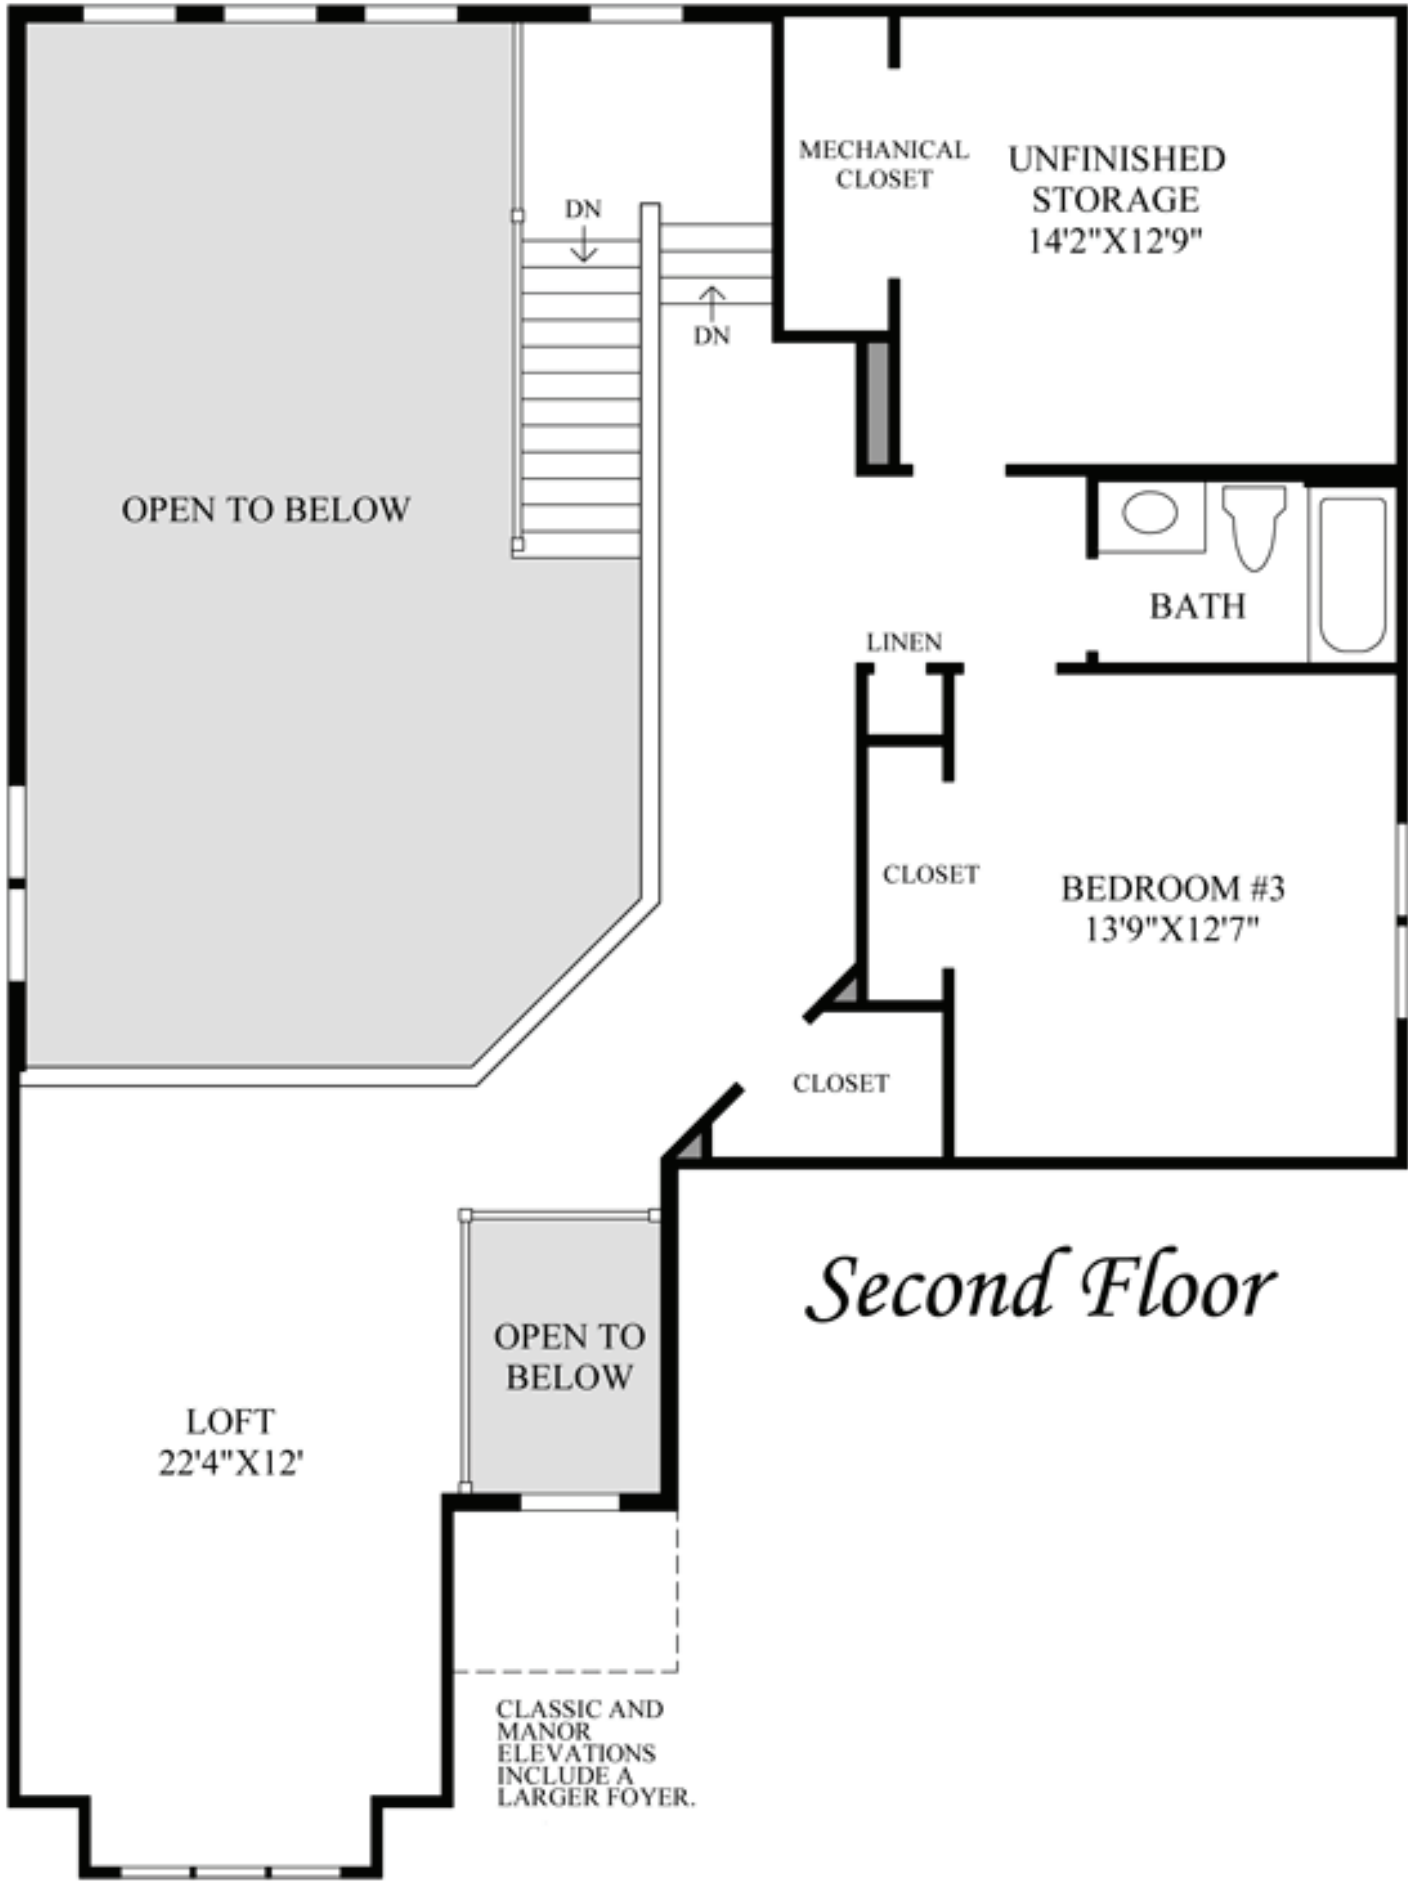

The Barrington

3 bedroom

3 bathroom

2 garage

2,596 sq.ft.

2 story

The spacious first-floor master bedroom of the impressive Barrington offers privacy and solitude. It boasts a French-door entry; a tray ceiling; ample light from many windows; a roomy walk-in closet; and an inviting master bath with a dual-sink vanity, a Roman tub, a shower with a seat, and a linen closet. Upstairs, the loft retreat overlooks the dining room and the great room below. Other features include a two-story foyer with an art niche, a large kitchen and breakfast area, a first-floor secondary bedroom, and ten-foot first-floor ceilings.

OPTIONAL STUDY/ LIBRARY ADDITION

First Floor

OPTIONAL GRAND MASTER SUITE

The Classic

The Federal

The Manor