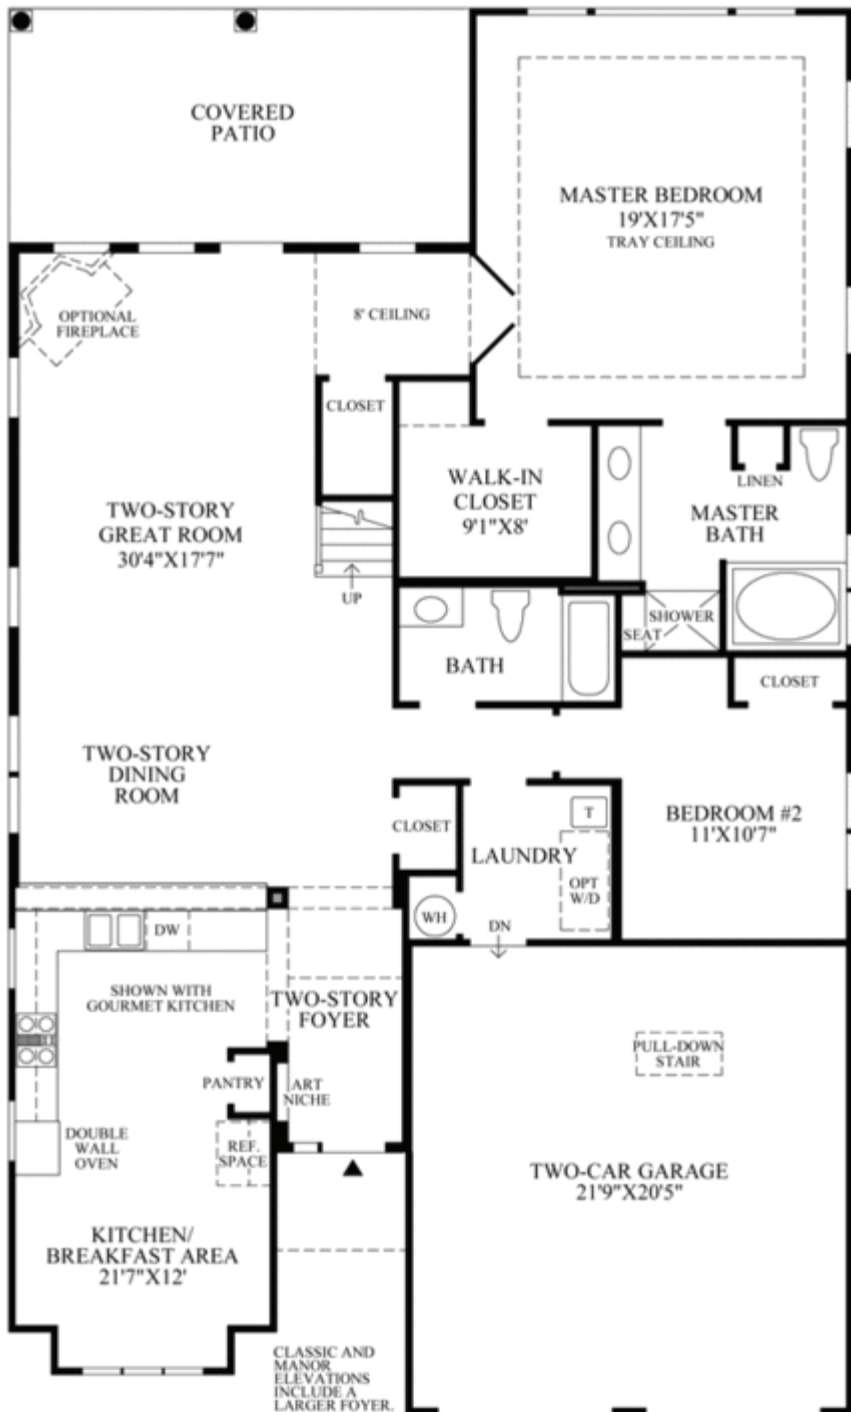

The Barrington

3 bedroom

3 bathroom

2 garage

2,596 sq.ft.

2 story

The spacious first-floor master bedroom of the impressive Barrington offers privacy and solitude. It boasts a French-door entry; a tray ceiling; ample light from many windows; a roomy walk-in closet; and an inviting master bath with a dual-sink vanity, a Roman tub, a shower with a seat, and a linen closet. Upstairs, the loft retreat overlooks the dining room and the great room below. Other features include a two-story foyer with an art niche, a large kitchen and breakfast area, a first-floor secondary bedroom, and ten-foot first-floor ceilings.

OPTIONAL STUDY/ LIBRARY ADDITION

First Floor

OPTIONAL GRAND MASTER SUITE

The Classic

The Federal

The Manor